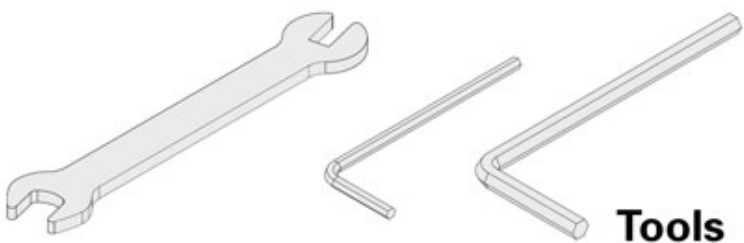

# CL400 Magnetic Key Locking Components

(Snib/Key Option Shown)

**Striker**

**Tools**

## Door cutout