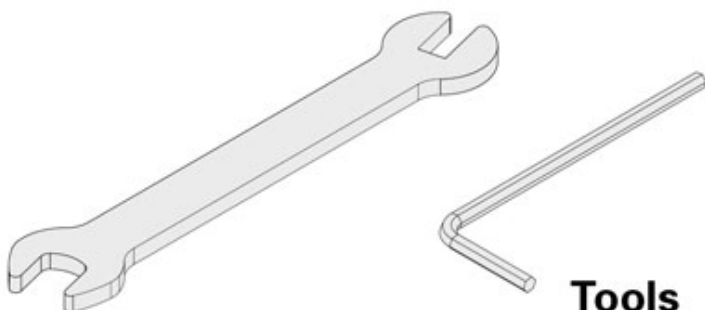

CL400 Magnetic Privacy Components

(Snib/Emergency Option Shown)

Striker

Tools

Door cutout