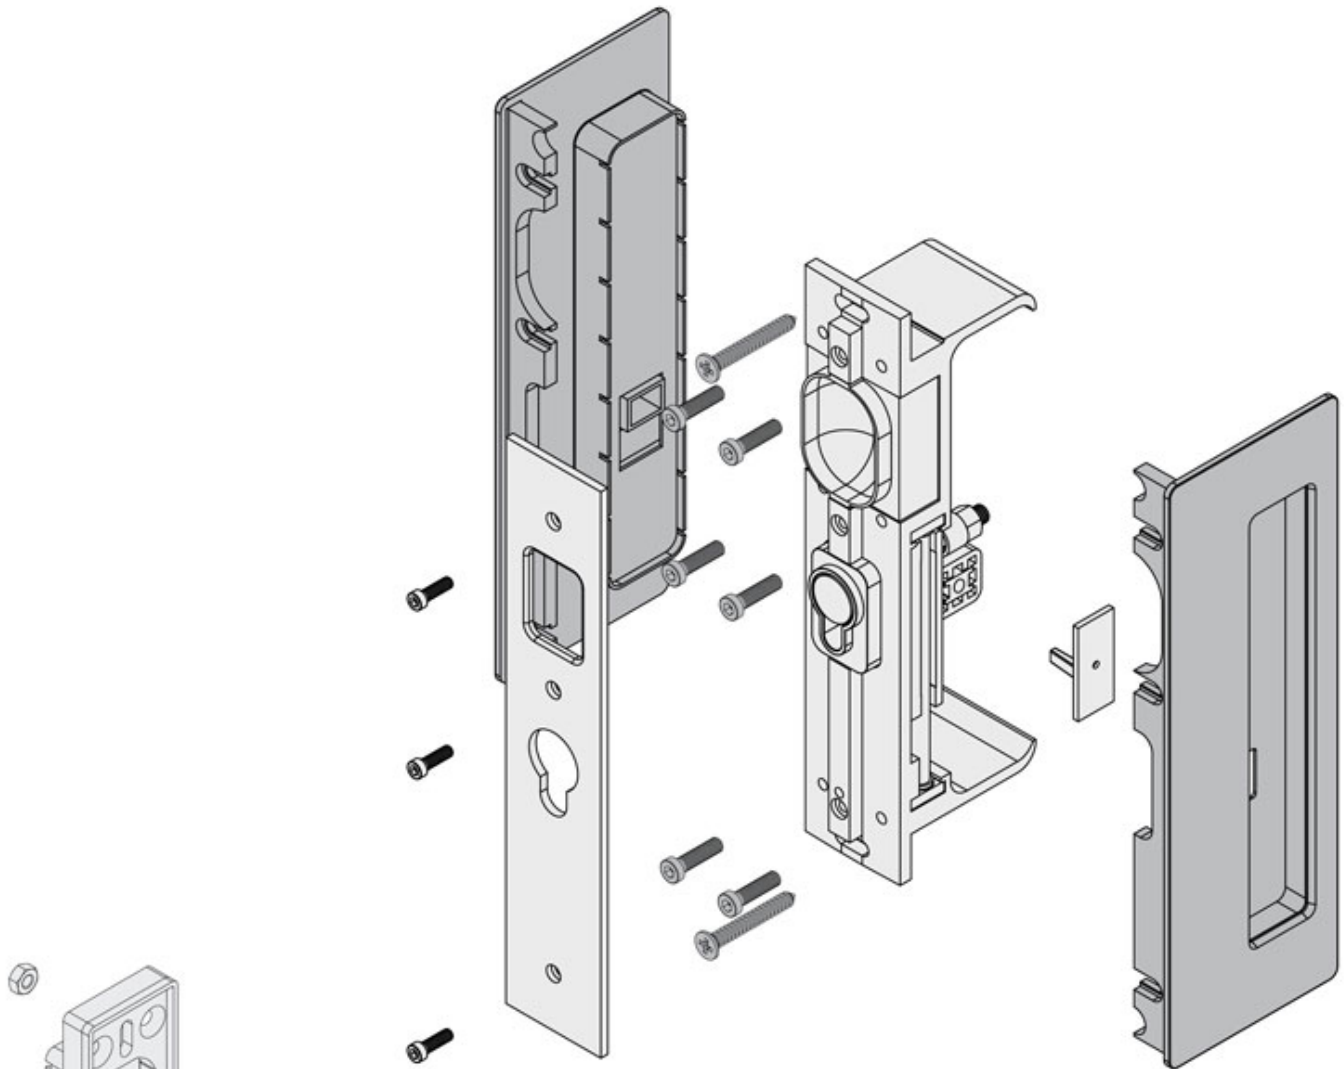

CL400 Magnetic Privacy Components

(Snib/Emergency Option Shown)

Striker

Tools

Door cutout