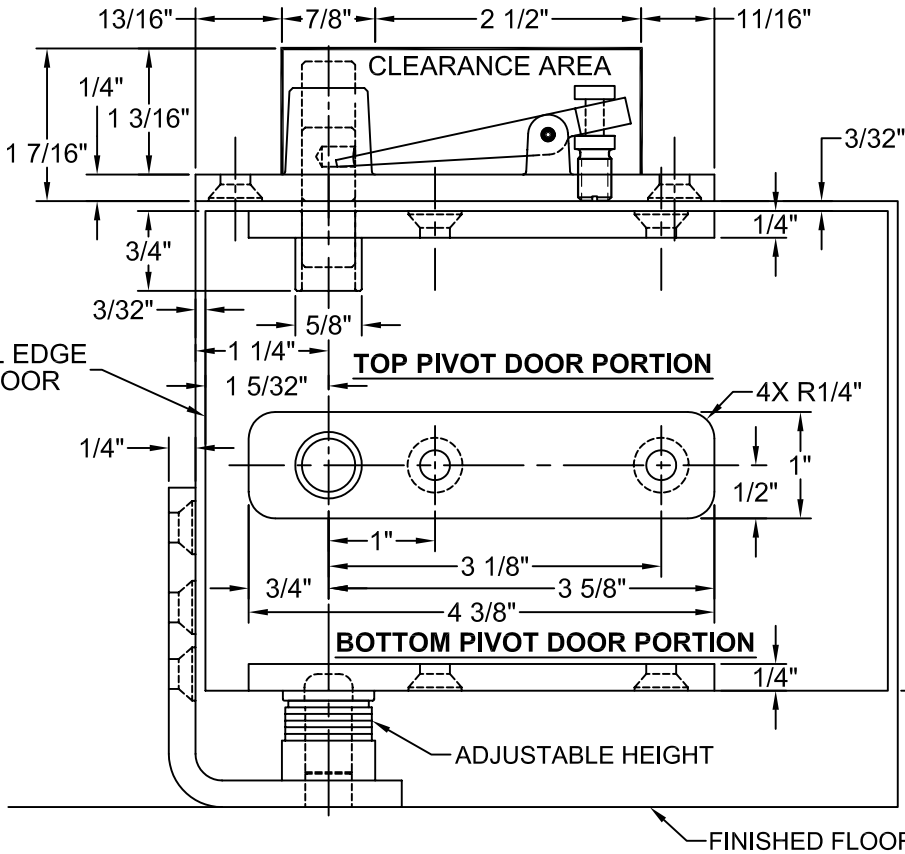

® www.abhmfg.com
E-mail: abhinfo@abhmfg.com
Architectural Builders Hardware Mfg., Inc.
1222 Ardmore Ave., Itasca, IL 60143
630.875.9900; FAX 800.9FAXABH (932.9224)

© 2007 ABH Mfg., Inc.
printed in USA

0327-CATALOG-00.DWG

0327

ISSUED 01-05-07