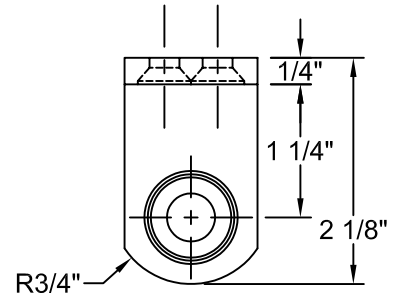

® www.abhmfg.com
E-mail: abhinfo@abhmfg.com
Architectural Builders Hardware Mfg., Inc.
1222 Ardmore Ave., Itasca, IL 60143
630.875.9900; FAX 800.9FAXABH (932.9224)

© 2007 ABH Mfg., Inc.
printed in USA

0327-CATALOG-00.DWG

0327

ISSUED 01-05-07