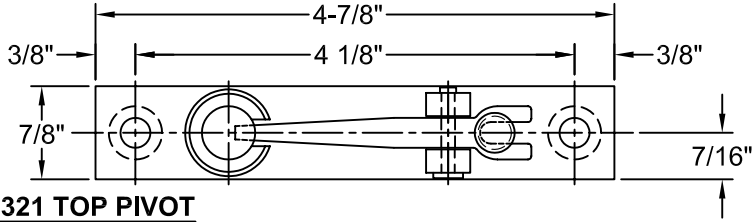

0327 CENTER HUNG PIVOT SET

TOP PIVOT HEADER PORTION

0321 TOP PIVOT
SHOWN WITH
PIN ENGAGED