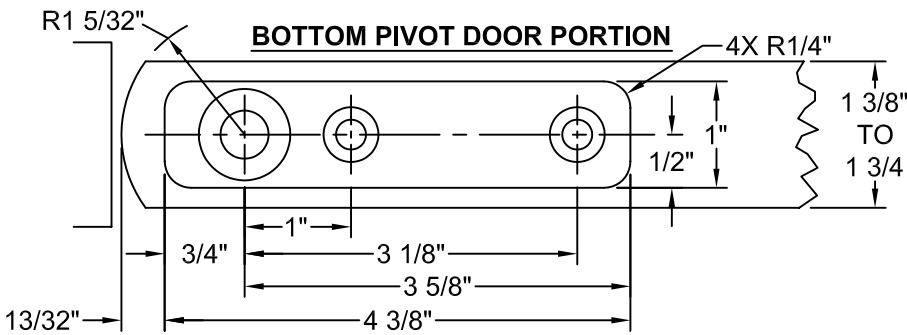

® www.abhmfg.com
E-mail: abhinfo@abhmfg.com
Architectural Builders Hardware Mfg., Inc.
1222 Ardmore Ave., Itasca, IL 60143
630.875.9900; FAX 800.9FAXABH (932.9224)

© 2007 ABH Mfg., Inc.
printed in USA

0327-CATALOG-00.DWG

0327

ISSUED 01-05-07