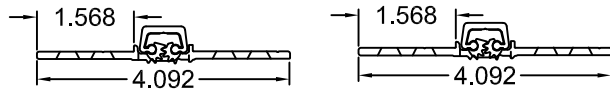

A110HD120/A110LL120 120" LONG

SCREW DETAIL			
	MODEL		DESCRIPTION
	STD/HD QTY.	LL QTY.	
FRAME	23	34	12-24 X 7/8" PH. F.H. UNDERCUT SELF DRILLING THREAD FORMING TEK SCREW
DOOR	23	34	12-24 X 7/8" PH. F.H. UNDERCUT SELF DRILLING THREAD FORMING TEK SCREW