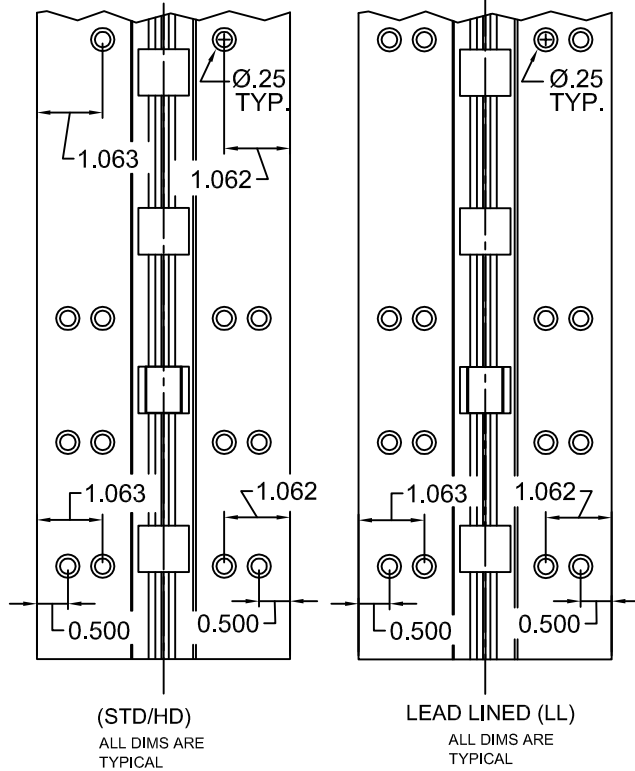

A110HD120/A110LL120 120" LONG

SCREW DETAIL			
	MODEL		DESCRIPTION
	STD/HD QTY.	LL QTY.	
FRAME	23	34	12-24 X 7/8" PH. F.H. UNDERCUT SELF DRILLING THREAD FORMING TEK SCREW
DOOR	23	34	12-24 X 7/8" PH. F.H. UNDERCUT SELF DRILLING THREAD FORMING TEK SCREW