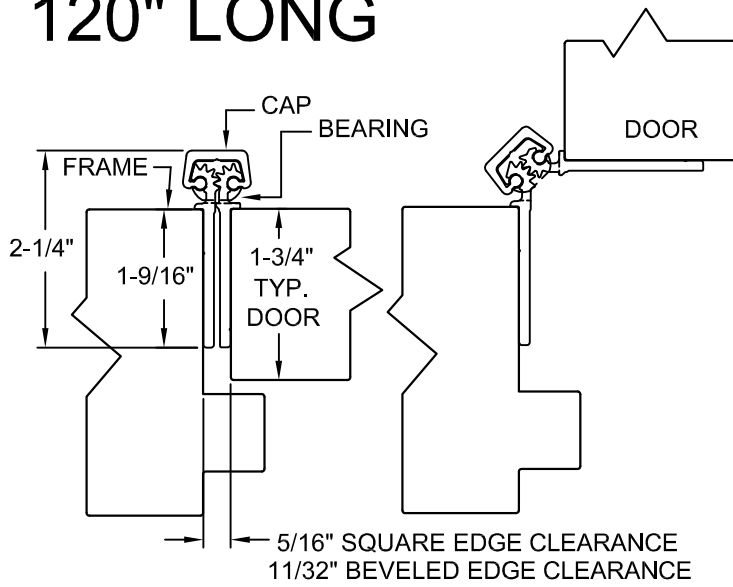

A110HD120/A110LL120 120" LONG

SCREW DETAIL			
	MODEL		DESCRIPTION
	STD/HD QTY.	LL QTY.	
FRAME	23	34	12-24 X 7/8" PH. F.H. UNDERCUT SELF DRILLING THREAD FORMING TEK SCREW
DOOR	23	34	12-24 X 7/8" PH. F.H. UNDERCUT SELF DRILLING THREAD FORMING TEK SCREW