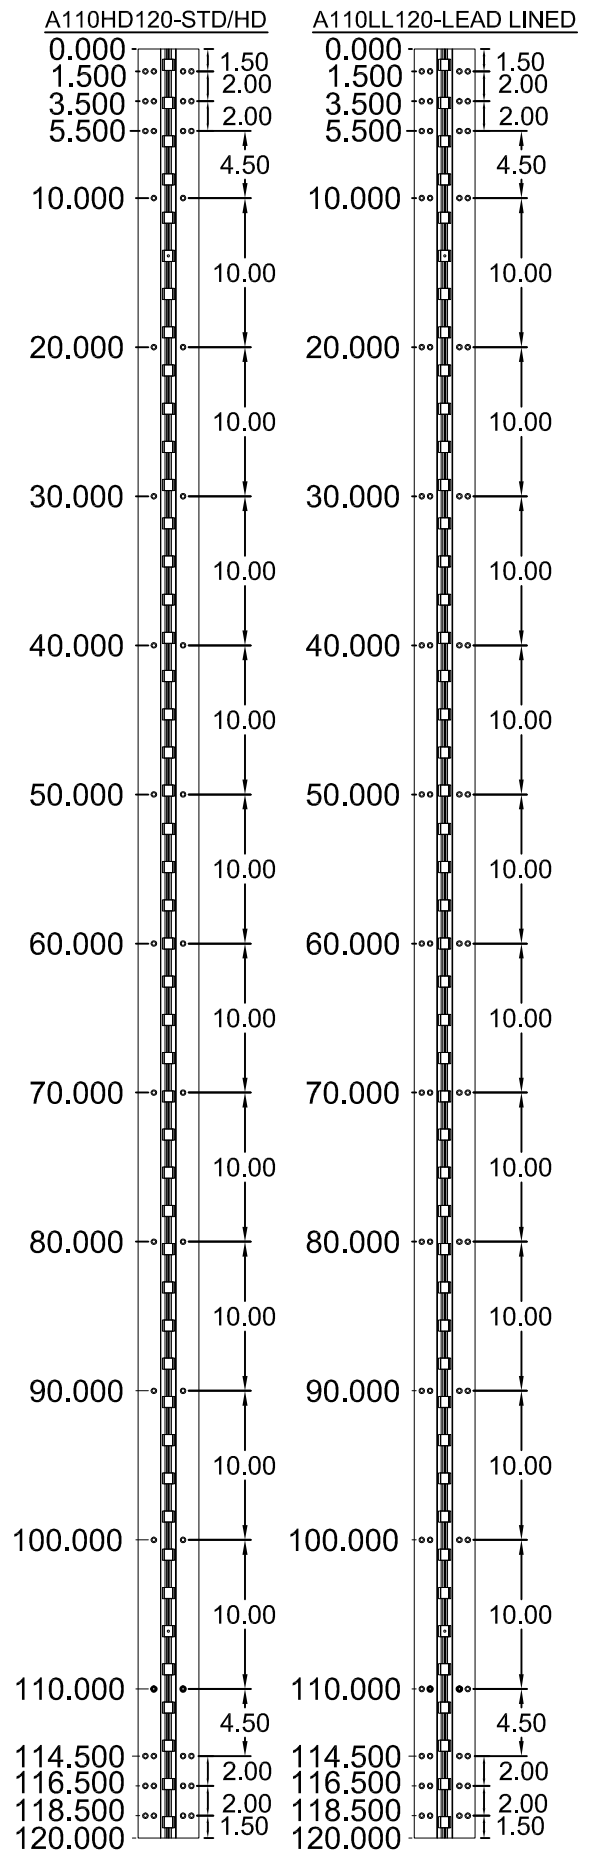

A110HD120/A110LL120 120" LONG

SCREW DETAIL			
	MODEL		DESCRIPTION
	STD/HD QTY.	LL QTY.	
FRAME	23	34	12-24 X 7/8" PH. F.H. UNDERCUT SELF DRILLING THREAD FORMING TEK SCREW
DOOR	23	34	12-24 X 7/8" PH. F.H. UNDERCUT SELF DRILLING THREAD FORMING TEK SCREW

A110-120-02.DWG

A110-120
REVISED 10-28-10