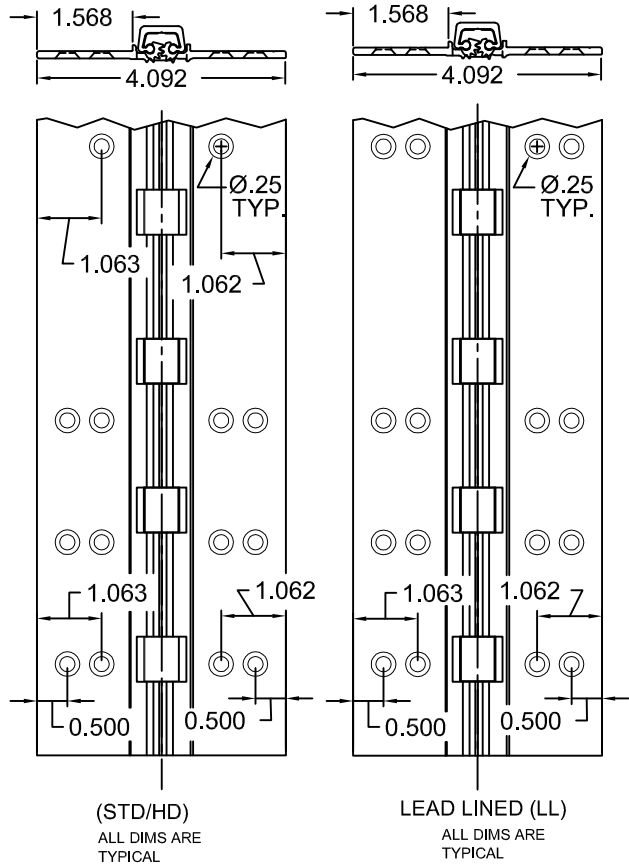

A110HD/A110LL

79" LONG

SCREW DETAIL			
	MODEL		DESCRIPTION
	STD/HD QTY.	LL QTY.	
FRAME	19	26	12-24 X 7/8" PH. F.H. UNDERCUT SELF DRILLING THREAD FORMING TEK SCREW
DOOR	19	26	12-24 X 7/8" PH. F.H. UNDERCUT SELF DRILLING THREAD FORMING TEK SCREW

A110HD79-STD/HD

A110LL79-LEAD LINED

ALL DIMENSIONS ARE TO CENTERLINE OF HOLES