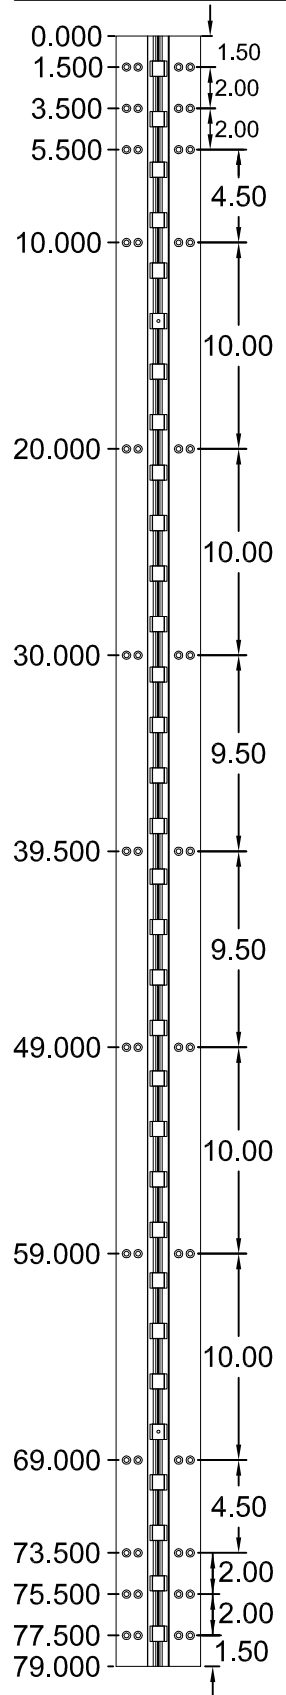

A110HD/A110LL

79" LONG

SCREW DETAIL			
	MODEL		DESCRIPTION
	STD/HD QTY.	LL QTY.	
FRAME	19	26	12-24 X 7/8" PH. F.H. UNDERCUT SELF DRILLING THREAD FORMING TEK SCREW
DOOR	19	26	12-24 X 7/8" PH. F.H. UNDERCUT SELF DRILLING THREAD FORMING TEK SCREW

A110HD79-STD/HD

A110LL79-LEAD LINED

ALL DIMENSIONS ARE TO CENTERLINE OF HOLES