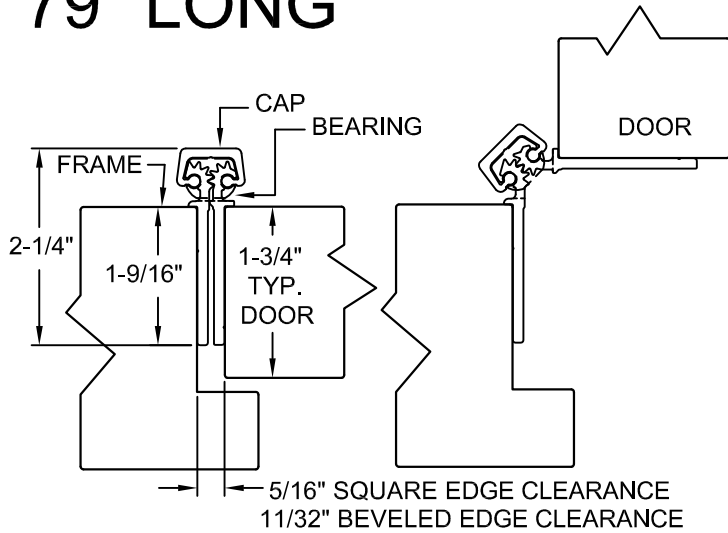

A110HD/A110LL

79" LONG

SCREW DETAIL			
	MODEL		DESCRIPTION
	STD/HD QTY.	LL QTY.	
FRAME	19	26	12-24 X 7/8" PH. F.H. UNDERCUT SELF DRILLING THREAD FORMING TEK SCREW
DOOR	19	26	12-24 X 7/8" PH. F.H. UNDERCUT SELF DRILLING THREAD FORMING TEK SCREW

A110HD79-STD/HD

A110LL79-LEAD LINED

ALL DIMENSIONS ARE TO CENTERLINE OF HOLES