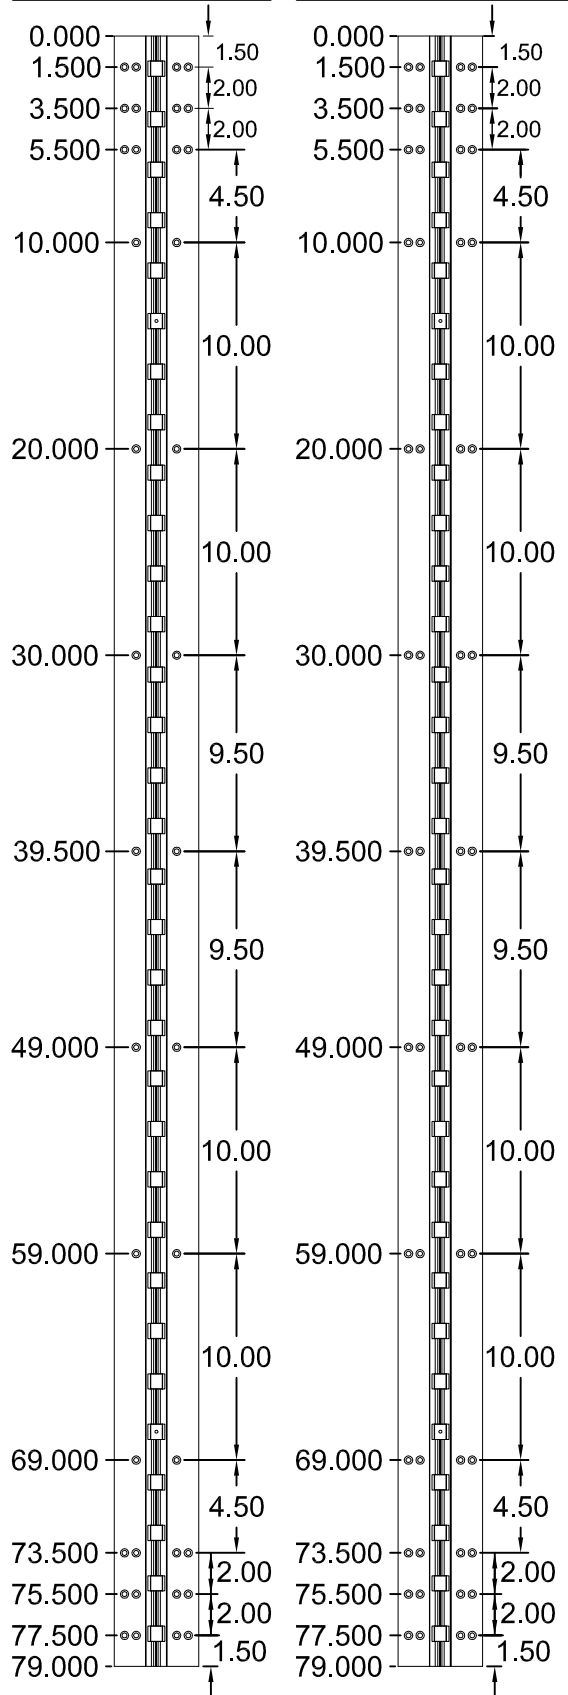

A110HD/A110LL

79" LONG

SCREW DETAIL			
	MODEL		DESCRIPTION
	STD/HD QTY.	LL QTY.	
FRAME	19	26	12-24 X 7/8" PH. F.H. UNDERCUT SELF DRILLING THREAD FORMING TEK SCREW
DOOR	19	26	12-24 X 7/8" PH. F.H. UNDERCUT SELF DRILLING THREAD FORMING TEK SCREW

A110HD79-STD/HD

A110LL79-LEAD LINED

ALL DIMENSIONS ARE TO CENTERLINE OF HOLES