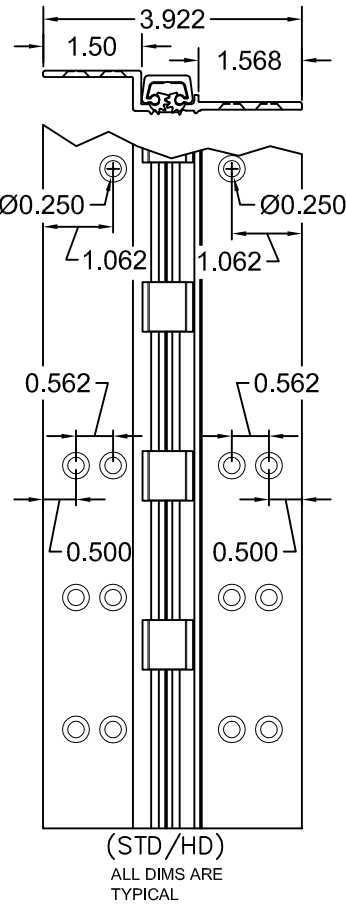

A130HD 85" LONG

SCREW DETAIL		
	QTY.	DESCRIPTION
FRAME	19	12-24 X 7/8" PH. F.H. UNDERCUT SELF DRILLING THREAD FORMING TEK SCREW
DOOR	19	12-24 X 7/8" PH. F.H. UNDERCUT SELF DRILLING THREAD FORMING TEK SCREW

A130HD-85-03.DWG

A130HD85

REVISED 10-28-10