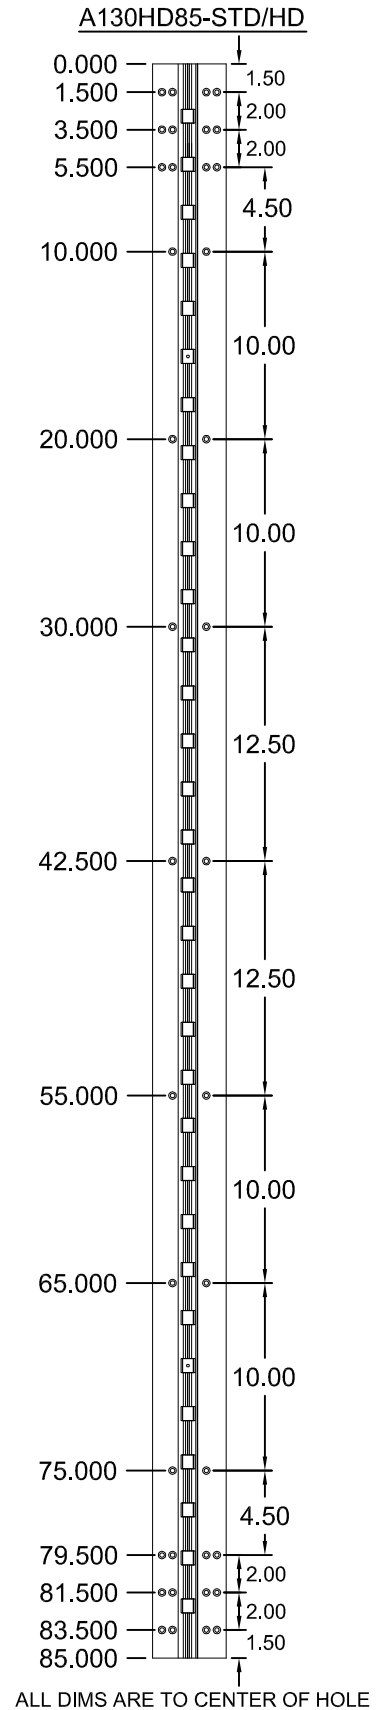

A130HD 85" LONG

SCREW DETAIL		
	QTY.	DESCRIPTION
FRAME	19	12-24 X 7/8" PH. F.H. UNDERCUT SELF DRILLING THREAD FORMING TEK SCREW
DOOR	19	12-24 X 7/8" PH. F.H. UNDERCUT SELF DRILLING THREAD FORMING TEK SCREW

A130HD-85-03.DWG

A130HD85

REVISED 10-28-10