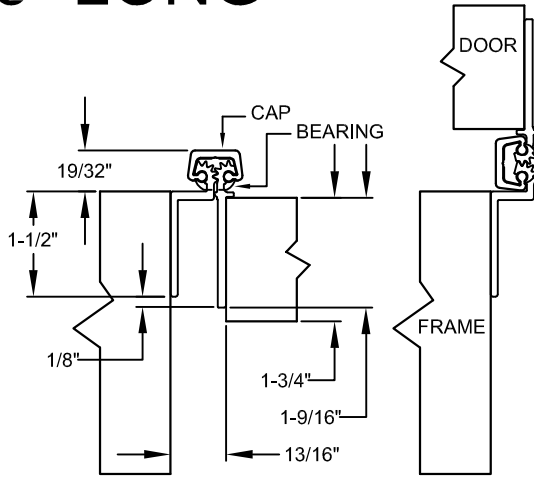

A130HD 85" LONG

SCREW DETAIL		
	QTY.	DESCRIPTION
FRAME	19	12-24 X 7/8" PH. F.H. UNDERCUT SELF DRILLING THREAD FORMING TEK SCREW
DOOR	19	12-24 X 7/8" PH. F.H. UNDERCUT SELF DRILLING THREAD FORMING TEK SCREW

A130HD-85-03.DWG

A130HD85

REVISED 10-28-10