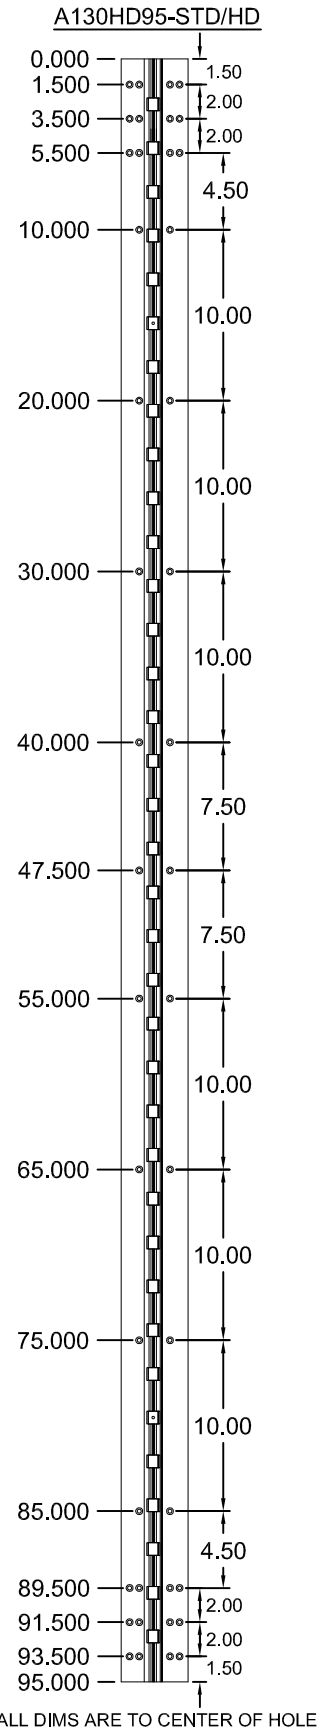

A130HD 95" LONG

ALL DIMS ARE TO CENTER OF HOLE

| SCREW DETAIL | | |
|--------------|------|---|
| | QTY. | DESCRIPTION |
| FRAME | 21 | 12-24 X 7/8" PH. F.H. UNDERCUT SELF DRILLING THREAD FORMING TEK SCREW |
| DOOR | 21 | 12-24 X 7/8" PH. F.H. UNDERCUT SELF DRILLING THREAD FORMING TEK SCREW |