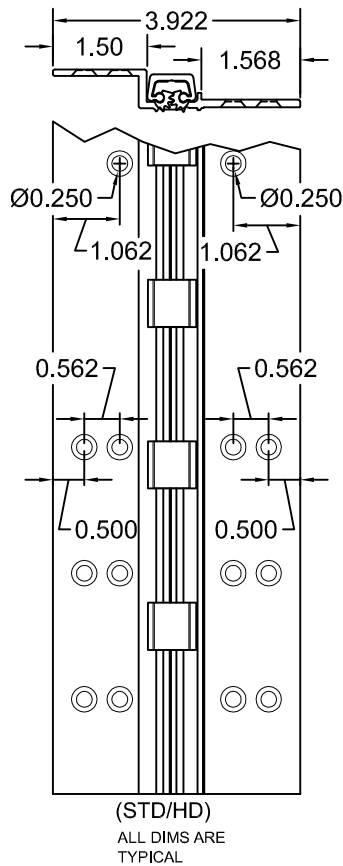

A130HD 95" LONG

ALL DIMS ARE TO CENTER OF HOLE

| SCREW DETAIL | | |
|--------------|------|---|
| | QTY. | DESCRIPTION |
| FRAME | 21 | 12-24 X 7/8" PH. F.H. UNDERCUT SELF DRILLING THREAD FORMING TEK SCREW |
| DOOR | 21 | 12-24 X 7/8" PH. F.H. UNDERCUT SELF DRILLING THREAD FORMING TEK SCREW |