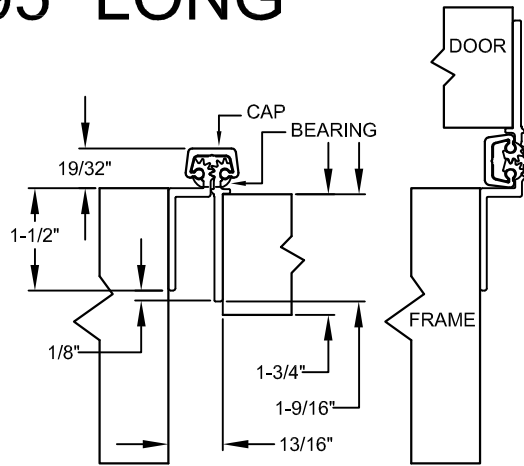

A130HD 95" LONG

ALL DIMS ARE TO CENTER OF HOLE

| SCREW DETAIL | | |
|--------------|------|---|
| | QTY. | DESCRIPTION |
| FRAME | 21 | 12-24 X 7/8" PH. F.H. UNDERCUT SELF DRILLING THREAD FORMING TEK SCREW |
| DOOR | 21 | 12-24 X 7/8" PH. F.H. UNDERCUT SELF DRILLING THREAD FORMING TEK SCREW |