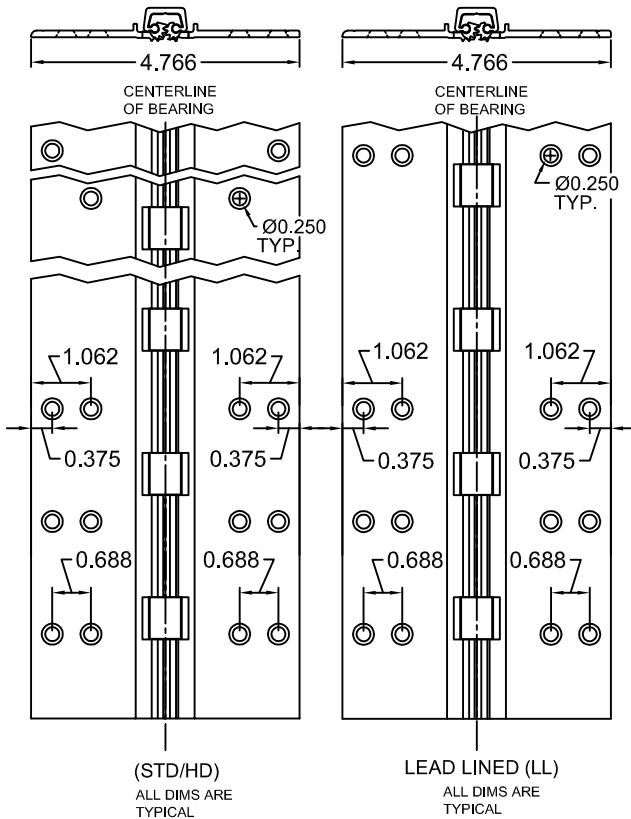

## 83" LONG

SCREW DETAIL			
	MODEL		DESCRIPTION
	STD/HD QTY.	LL QTY.	
FRAME	25	38	12-24 X 7/8" PH. F.H. UNDERCUT SELF DRILLING THREAD FORMING TEK SCREW
DOOR	25	38	12-24 X 7/8" PH. F.H. UNDERCUT SELF DRILLING THREAD FORMING TEK SCREW

ALL DIMS ARE TO CENTERLINE OF HOLES

A270-83-05.DWG