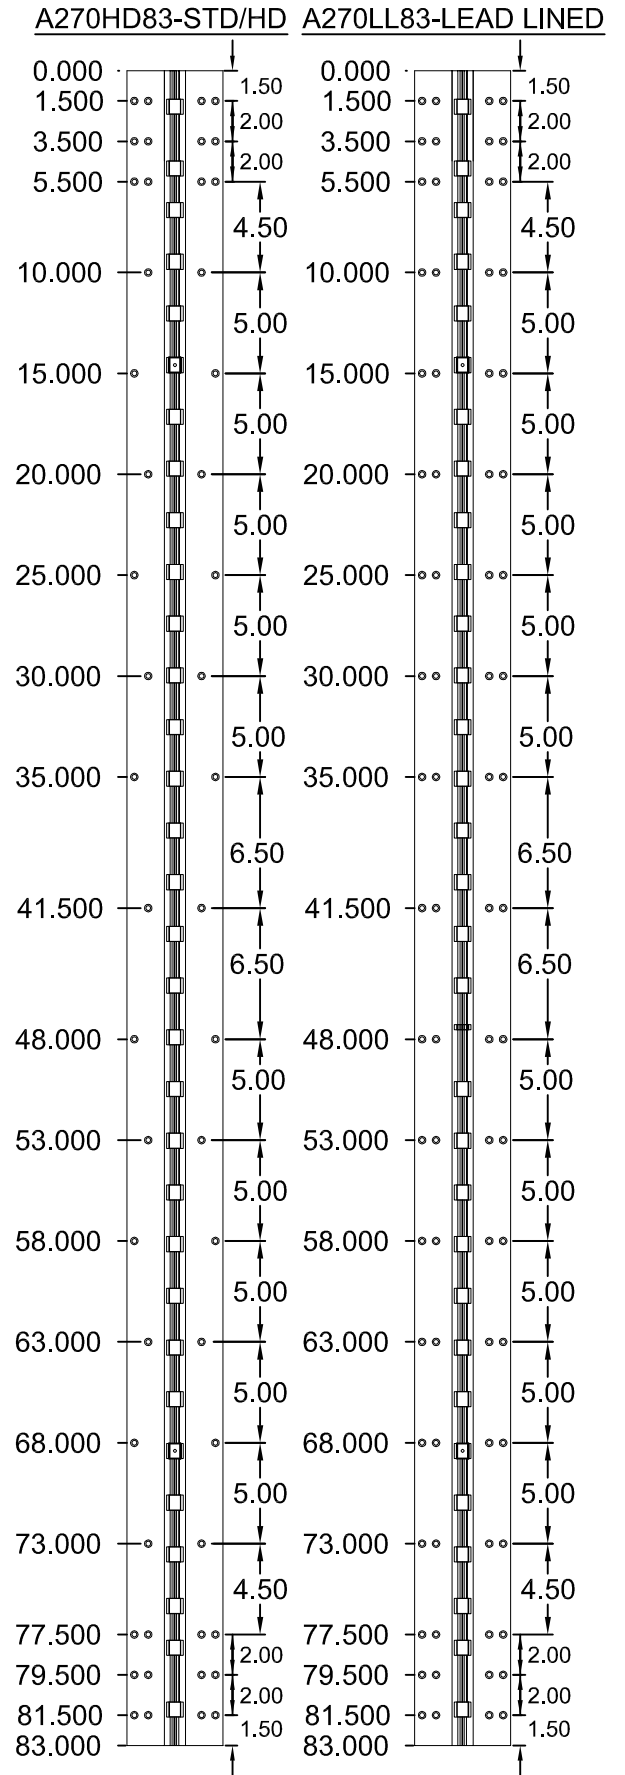

# A270HD/A270LL

## 83" LONG

SCREW DETAIL			
	MODEL		DESCRIPTION
	STD/HD QTY.	LL QTY.	
FRAME	25	38	12-24 X 7/8" PH. F.H. UNDERCUT SELF DRILLING THREAD FORMING TEK SCREW
DOOR	25	38	12-24 X 7/8" PH. F.H. UNDERCUT SELF DRILLING THREAD FORMING TEK SCREW

ALL DIMS ARE TO CENTERLINE OF HOLES

A270-83-05.DWG