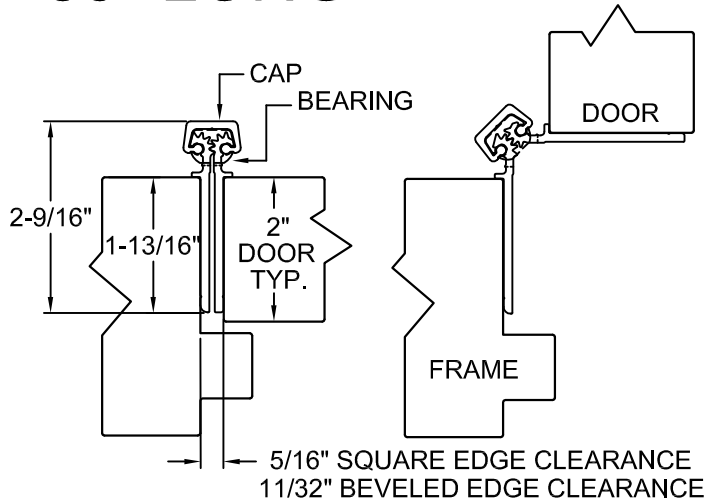

## 83" LONG

SCREW DETAIL			
	MODEL		DESCRIPTION
	STD/HD QTY.	LL QTY.	
FRAME	25	38	12-24 X 7/8" PH. F.H. UNDERCUT SELF DRILLING THREAD FORMING TEK SCREW
DOOR	25	38	12-24 X 7/8" PH. F.H. UNDERCUT SELF DRILLING THREAD FORMING TEK SCREW