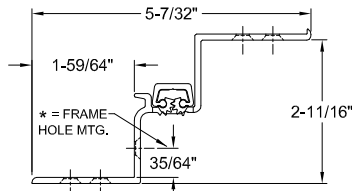

A410HD/A410LL

83" LONG

TYPICAL APPLICATION
SQUARE EDGE DOOR ONLY

STD/HD AND LL

(STD/HD)
ALL DIMS ARE TYPICAL

LEAD LINED (LL)
ALL DIMS ARE TYPICAL

SCREW DETAIL		
	MODEL	
	STD/HD QTY.	LL QTY.
FRAME	25	32
DOOR	19	26

DESCRIPTION
12-24 X 7/8" PH. F.H. UNDERCUT SELF DRILLING THREAD FORMING TEK SCREW
12-24 X 7/8" PH. F.H. UNDERCUT SELF DRILLING THREAD FORMING TEK SCREW

ALL DIMS ARE TO CENTERLINE OF HOLES

* = FRAME HOLE MTG.