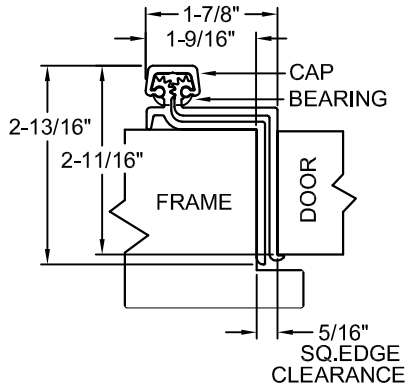

A410HD/A410LL

83" LONG

TYPICAL APPLICATION
SQUARE EDGE DOOR ONLY

STD/HD AND LL

(STD/HD)
ALL DIMS ARE TYPICAL

LEAD LINED (LL)
ALL DIMS ARE TYPICAL

SCREW DETAIL		
	MODEL	
	STD/HD QTY.	LL QTY.
FRAME	25	32
DOOR	19	26

DESCRIPTION
12-24 X 7/8" PH. F.H. UNDERCUT SELF DRILLING THREAD FORMING TEK SCREW
12-24 X 7/8" PH. F.H. UNDERCUT SELF DRILLING THREAD FORMING TEK SCREW

ALL DIMS ARE TO CENTERLINE OF HOLES

* = FRAME HOLE MTG.