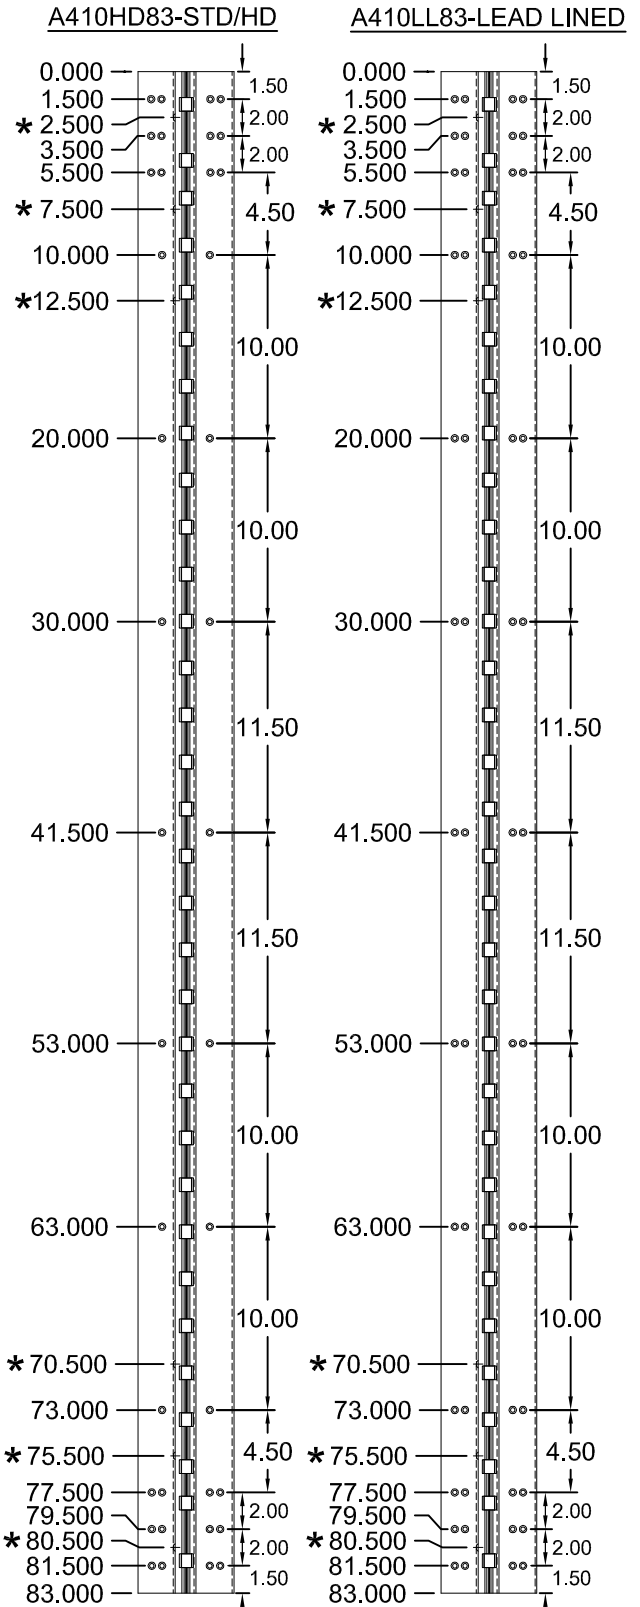

A410HD/A410LL

83" LONG

TYPICAL APPLICATION
SQUARE EDGE DOOR ONLY

STD/HD AND LL

(STD/HD)
ALL DIMS ARE TYPICAL

LEAD LINED (LL)
ALL DIMS ARE TYPICAL

SCREW DETAIL		
	MODEL	
	STD/HD QTY.	LL QTY.
FRAME	25	32
DOOR	19	26

DESCRIPTION
12-24 X 7/8" PH. F.H. UNDERCUT SELF DRILLING THREAD FORMING TEK SCREW
12-24 X 7/8" PH. F.H. UNDERCUT SELF DRILLING THREAD FORMING TEK SCREW

ALL DIMS ARE TO CENTERLINE OF HOLES

* = FRAME HOLE MTG.