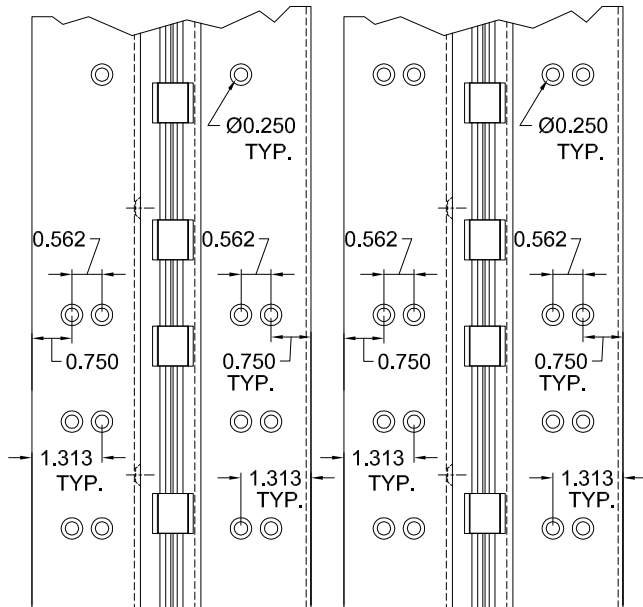

A410HD/A410LL

83" LONG

TYPICAL APPLICATION
SQUARE EDGE DOOR ONLY

STD/HD AND LL

(STD/HD)
ALL DIMS ARE TYPICAL

LEAD LINED (LL)
ALL DIMS ARE TYPICAL

SCREW DETAIL		
	MODEL	
	STD/HD QTY.	LL QTY.
FRAME	25	32
DOOR	19	26

DESCRIPTION
12-24 X 7/8" PH. F.H. UNDERCUT SELF DRILLING THREAD FORMING TEK SCREW
12-24 X 7/8" PH. F.H. UNDERCUT SELF DRILLING THREAD FORMING TEK SCREW

ALL DIMS ARE TO CENTERLINE OF HOLES

* = FRAME HOLE MTG.