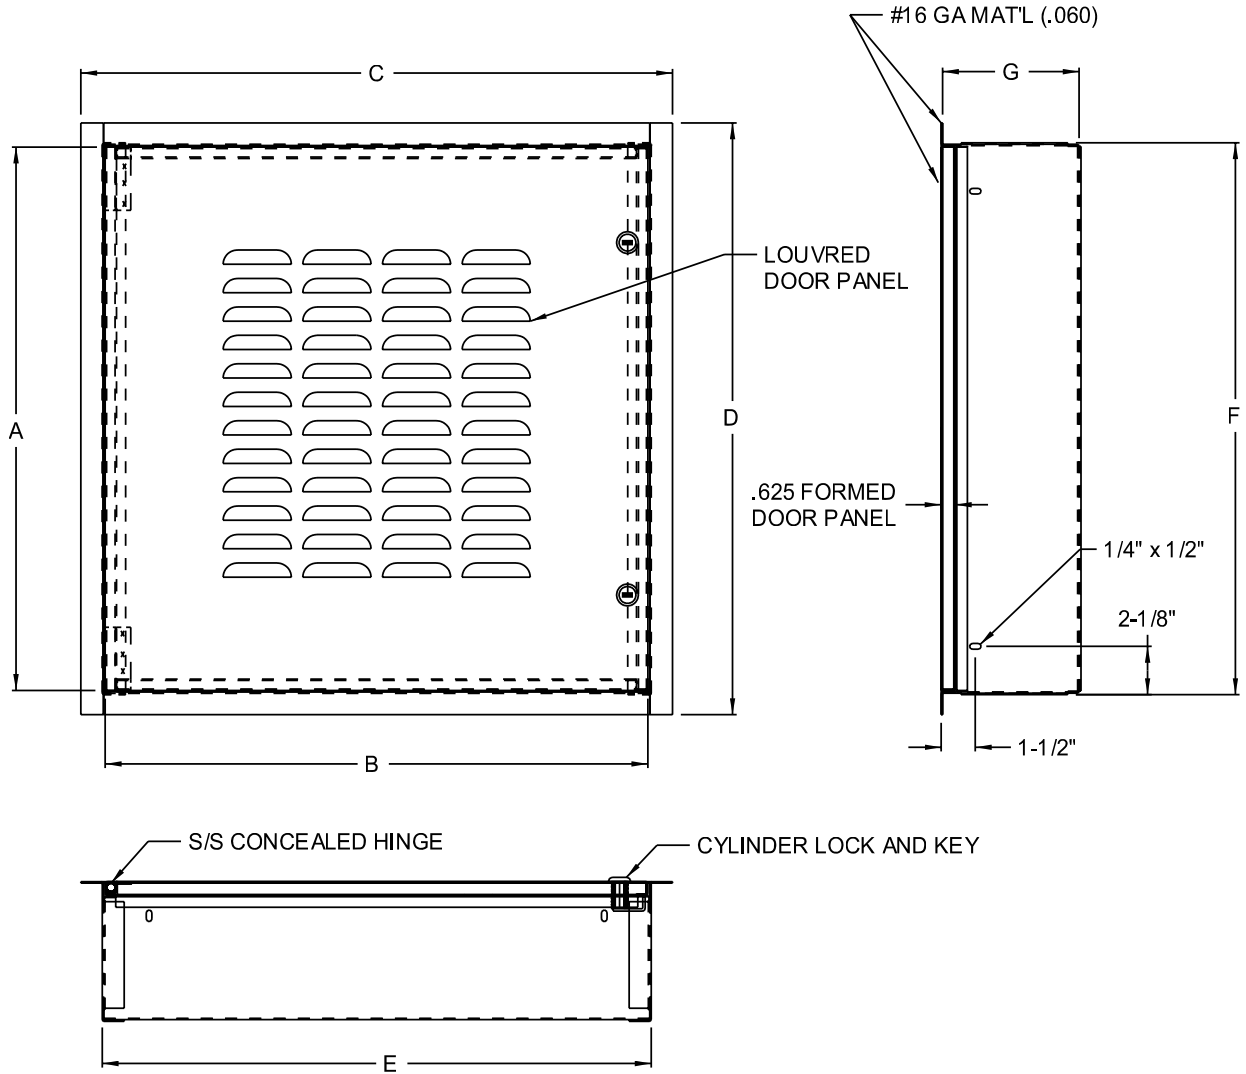

## RECESSED VALVE BOX

QTY.	NOMINAL SIZE	A	B	C	D	E	F	G	LOCK
	24 x 24 x 4 (610 x 610 x 102)	23.87 (606)	23.84 (606)	26.00 (660)	26.00 (660)	24.12 (613)	24.25 (616)	4	2
	24 x 30 x 4 (610 x 762 x 102)	29.87 (759)	23.84 (606)	26.00 (660)	32.00 (813)	24.12 (613)	30.25 (768)	4	2
	24 x 36 x 4 (610 x 914 x 102)	35.87 (911)	23.84 (606)	26.00 (660)	38.00 (965)	24.12 (613)	36.25 (921)	4	2
	24 x 48 x 4 (610 x 1219 x 102)	47.87 (1216)	23.84 (606)	26.00 (660)	50.00 (1270)	24.12 (613)	48.25 (1226)	4	2

STANDARD FEATURES: CYLINDER LOCK & KEY, STAINLESS STEEL, #4 SATIN POLISH

OPTIONS:

LOCK TYPE

- SCREWDRIVER OPERATED CAM LATCH
- ALLEN HEAD CAM LATCH
- SPANNER HEAD CAM LATCH
- PADDLE HANDLE
- THUMB TURN LATCH
- 'L' HANDLE 3 POINT LATCH
- OTHER