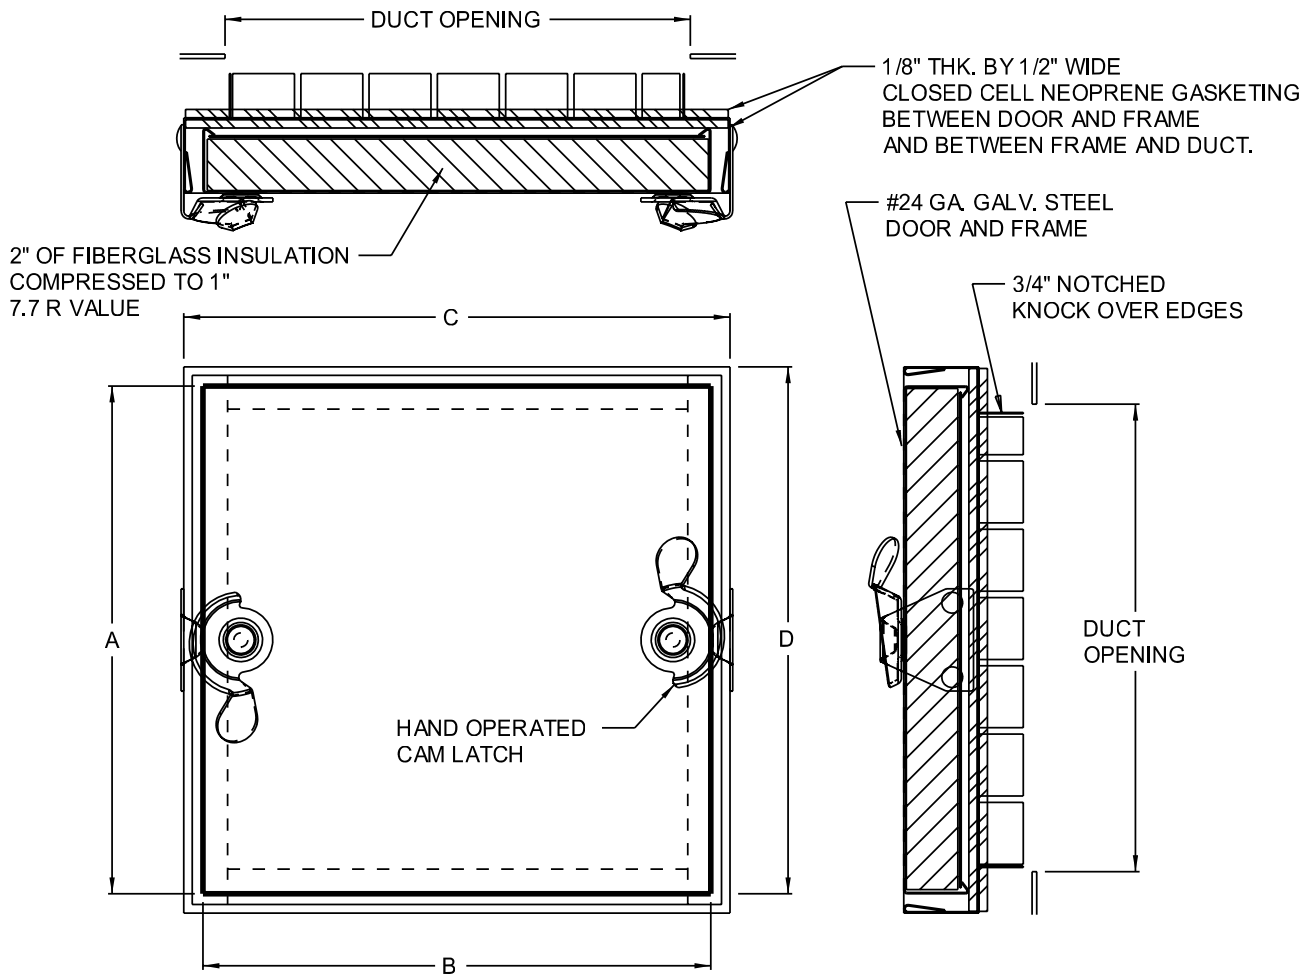

## DUCT DOOR - NO HINGE

QTY.	NOMINAL SIZE	A	B	C	D	DUCT OPENING	LATCH
	6 x 6 (152 x 152)	5.5 (140)	5.5 (140)	6 (152)	6 (152)	4.75 x 4.75 (121 x 121)	2
	8 x 8 (203 x 203)	7.5 (191)	7.5 (191)	8 (203)	8 (203)	6.75 x 6.75 (171 x 171)	2
	10 x 10 (254 x 254)	9.5 (241)	9.5 (241)	10 (250)	10 (250)	8.75 x 8.75 (222 x 222)	2
	12 x 12 (304 x 304)	11.5 (292)	11.5 (292)	12 (304)	12 (304)	10.75 x 10.75 (273 x 273)	2
	14 x 14 (356 x 356)	13.5 (343)	13.5 (343)	14 (356)	14 (356)	12.75 x 12.75 (324 x 324)	4
	16 x 16 (406 x 406)	15.5 (394)	15.5 (394)	16 (356)	16 (356)	14.75 x 14.75 (375 x 375)	4
	18 x 18 (457 x 457)	18.5 (445)	18.5 (445)	18 (457)	18 (457)	16.75 x 16.75 (425 x 425)	4
	20 x 20 (508 x 508)	19.5 (495)	19.5 (495)	20 (508)	20 (508)	18.75 x 18.75 (476 x 476)	4
	24 x 24 (610 x 610)	23.5 (597)	23.5 (597)	24 (610)	24 (610)	22.75 x 22.75 (578 x 578)	4

STANDARD FEATURES: REMOVABLE DOOR PANEL, SELF TIGHTENING HAND OPERATED CAM LATCH, GALVANIZED STEEL, MILL FINISH.

OPTIONS:

LOCK TYPE

OTHER

MATERIAL

- STAINLESS STEEL
- ALUMINUM
- OTHER

JOB NAME:

APPROVED BY: