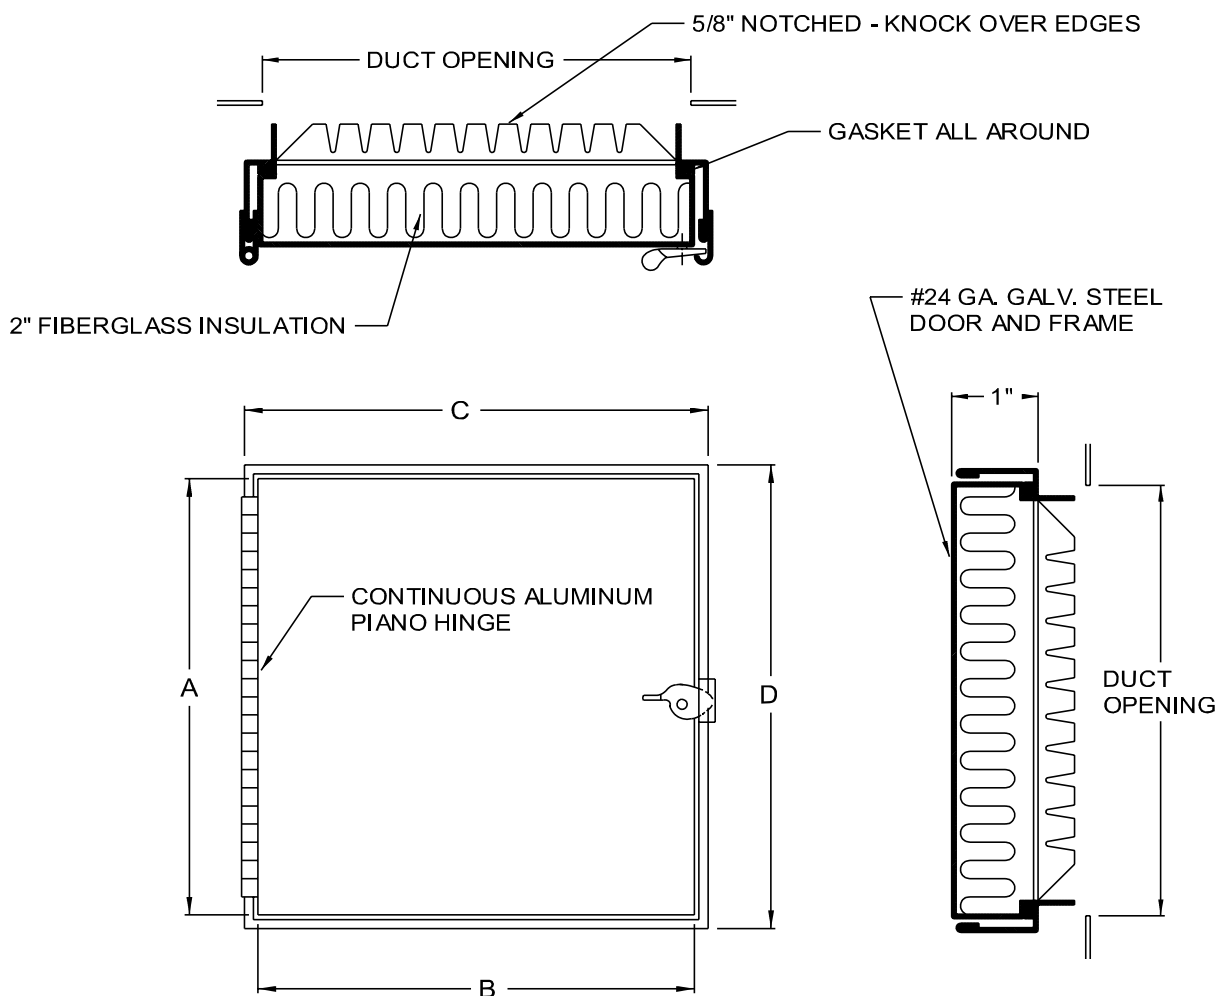

HD-5070

DUCT DOOR - HINGED

QTY.	NOMINAL SIZE	A	B	C	D	DUCT OPENING	LATCH
	6 x 6 (152 x 152)	5.5 (140)	5.5 (140)	6 (152)	6 (152)	4.75 x 4.75 (121 x 121)	1
	8 x 8 (203 x 203)	7.5 (191)	7.5 (191)	8 (203)	8 (203)	6.75 x 6.75 (171 x 171)	1
	10 x 10 (254 x 254)	9.5 (241)	9.5 (241)	10 (250)	10 (250)	8.75 x 8.75 (222 x 222)	1
	12 x 12 (304 x 304)	11.5 (292)	11.5 (292)	12 (304)	12 (304)	10.75 x 10.75 (273 x 273)	1
	14 x 14 (356 x 356)	13.5 (343)	13.5 (343)	14 (356)	14 (356)	12.75 x 12.75 (324 x 324)	2
	16 x 16 (406 x 406)	15.5 (394)	15.5 (394)	16 (356)	16 (356)	14.75 x 14.75 (375 x 375)	2
	18 x 18 (457 x 457)	18.5 (445)	18.5 (445)	18 (457)	18 (457)	16.75 x 16.75 (425 x 425)	2
	20 x 20 (508 x 508)	19.5 (495)	19.5 (495)	20 (508)	20 (508)	18.75 x 18.75 (476 x 476)	2
	24 x 24 (610 x 610)	23.5 (597)	23.5 (597)	24 (610)	24 (610)	22.75 x 22.75 (578 x 578)	2

STANDARD FEATURES: SELF TIGHTENING, HAND OPERATED CAM LATCH, GALVANIZED STEEL, MILL FINISH.

OPTIONS:

- LOCK TYPE
- OTHER

MATERIAL

- STAINLESS STEEL
- ALUMINUM
- OTHER

JOB NAME:
CUSTOMER:

APPROVED BY:
DATE: