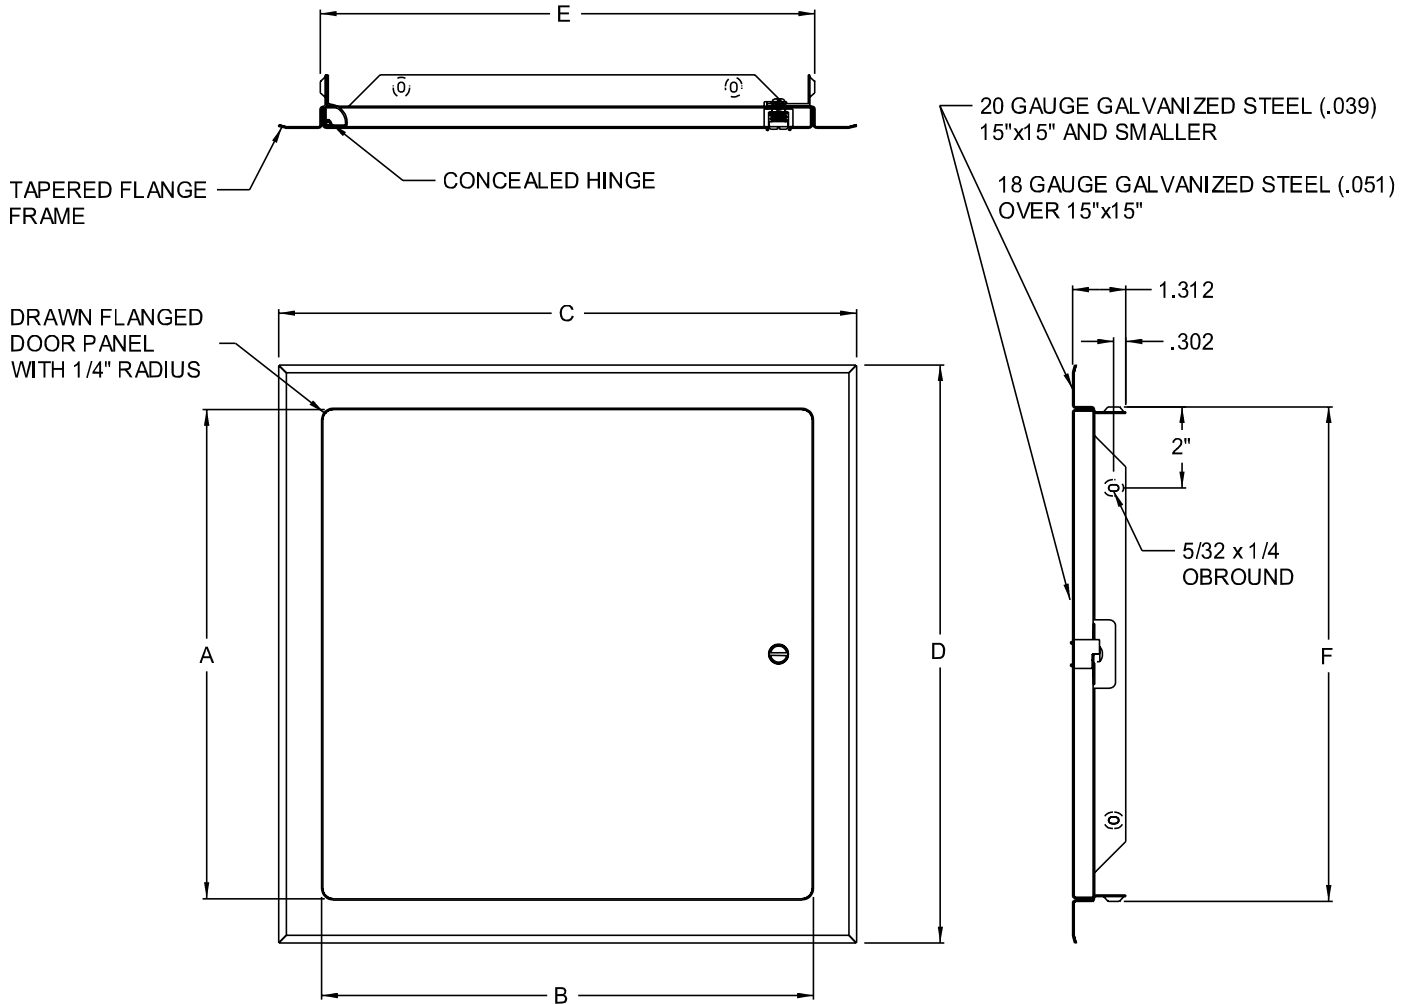

UF-5500

UNIVERSAL FLUSH

QTY.	NOMINAL SIZE	A	B	C	D	E	F	LOCK QTY
	6 x 6 (152 x 152)	6.046 (154)	6.046 (154)	8.250 (210)	8.250 (210)	6.204 (158)	6.204 (158)	1
	8 x 8 (203 x 203)	8.046 (204)	8.046 (204)	10.250 (260)	10.250 (260)	8.204 (208)	8.204 (208)	1
	12 x 12 (305 x 305)	12.046 (306)	12.046 (306)	14.250 (362)	14.250 (362)	12.204 (310)	12.204 (310)	1
	15 x 15 (381 x 381)	15.046 (382)	15.046 (382)	17.250 (438)	17.250 (438)	15.204 (386)	15.204 (386)	1
	18 x 18 (457 x 457)	18.046 (458)	18.046 (458)	20.250 (514)	20.250 (514)	18.204 (462)	18.204 (462)	1
	24 x 24 (610 x 610)	24.046 (611)	24.046 (611)	26.250 (667)	26.250 (667)	24.204 (615)	24.204 (615)	2

STANDARD FEATURES:

SLOTTED SCREW DRIVER OPERATED CAM LATCH; GALVANIZED STEEL; WHITE BAKED ENAMEL FINISH

LOCK OPTIONS:

- CYLINDER LOCK AND KEY
- ALLEN HEAD CAM LATCH
- SPANNER HEAD CAM LATCH
- TORX HEAD CAM LATCH