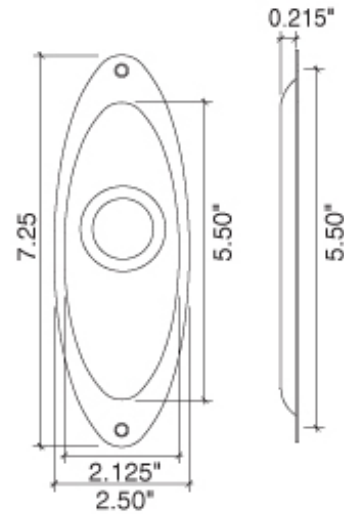

## Moreland Pocket Door Lock

- Oval Plate with Recessed Center
- Brass Recessed Pull Ring
- Solid Forged Brass Finger Pull
- Hand Polished
- Plates available in Five Options: Drop Ring, ER Button, Cut for Cylinder, Bit Key, and Blank
- Suited Pocket Door Hardware is Made to Order