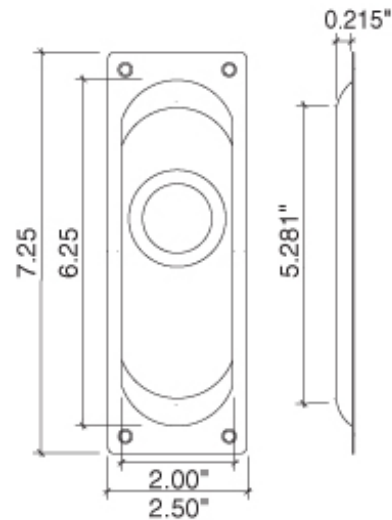

## Bryn Mawr Pocket Door Lock

- Rectangular Plate with Recessed Center
- Brass Recessed Pull Ring
- Solid Forged Brass Finger Pull
- Hand Polished
- Plates available in Five Options: Drop Ring, ER Button, Cut for Cylinder, Bit Key, and Blank