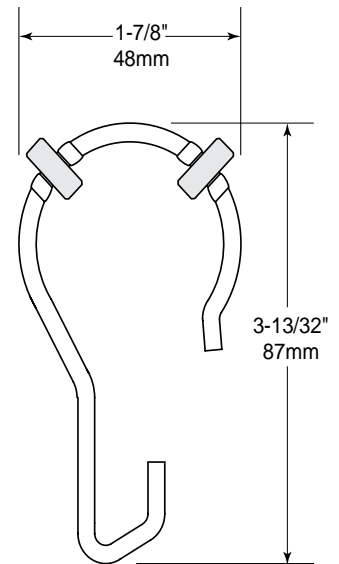

100-CH
Chrome-Plated Steel

100-CHSS
Stainless Steel

100-CHNR
Chrome-Plated Steel
with nylon rollers

CONSTRUCTION:

Type-304 0.109" (2mm) diameter stainless steel or chrome-plated

INSTALLATION:

Hooks snap open or come permanently open to allow placement on a 1" (25mm) or 1-1/4" (32mm) diameter shower curtain rods. Recommended for use with Gamco Models SR-100, SR-125.

Shower Curtain Hook shall be Model _____ (insert model number) of Gamco Commercial Restroom Accessories, One Gamco Place, Durant, OK, 74701-1910