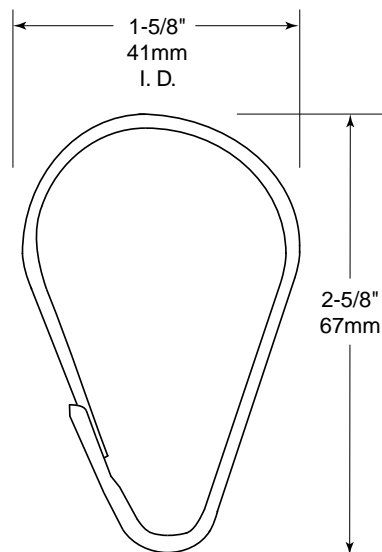

100-CH
Chrome-Plated Steel

100-CHSS
Stainless Steel

100-CHNR
Chrome-Plated Steel
with nylon rollers

CONSTRUCTION:

Type-304 0.109" (2mm) diameter stainless steel or chrome-plated

INSTALLATION:

Hooks snap open or come permanently open to allow placement on a 1" (25mm) or 1-1/4" (32mm) diameter shower curtain rods. Recommended for use with Gamco Models SR-100, SR-125.

Shower Curtain Hook shall be Model _____ (insert model number) of Gamco Commercial Restroom Accessories, One Gamco Place, Durant, OK, 74701-1910