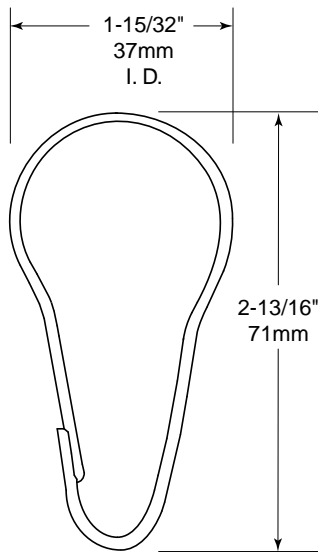

100-CH
Chrome-Plated Steel

100-CHSS
Stainless Steel

100-CHNR
Chrome-Plated Steel
with nylon rollers

CONSTRUCTION:

Type-304 0.109" (2mm) diameter stainless steel or chrome-plated

INSTALLATION:

Hooks snap open or come permanently open to allow placement on a 1" (25mm) or 1-1/4" (32mm) diameter shower curtain rods. Recommended for use with Gamco Models SR-100, SR-125.

Shower Curtain Hook shall be Model _____ (insert model number) of Gamco Commercial Restroom Accessories, One Gamco Place, Durant, OK, 74701-1910