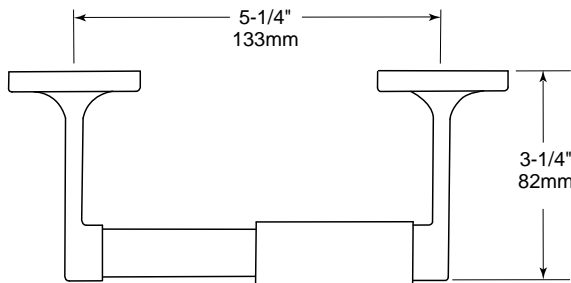

Date:

Project Name:

CONSTRUCTION:

Polished stainless steel with chrome roller.

CAPACITY:

Holds standard core toilet tissue roll up to 5-1/4" (133mm) diameter.

OVERALL DIMENSIONS:

7-7/8" W x 1-15/16" H (200 x 49mm), projects 3-1/4" (83mm) from wall.

Surface-Mounted Toilet Tissue Holder shall be Model 761 of Gamco Commercial Restroom Accessories, One Gamco Place, Durant, OK, 74701-1910