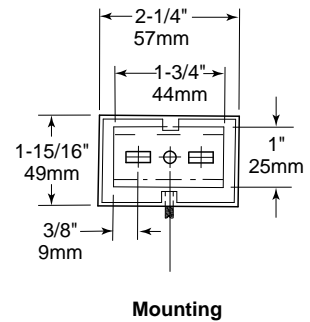

Date:

Project Name:

CONSTRUCTION:

Polished stainless steel with chrome roller.

CAPACITY:

Holds standard core toilet tissue roll up to 5-1/4" (133mm) diameter.

OVERALL DIMENSIONS:

7-7/8" W x 1-15/16" H (200 x 49mm), projects 3-1/4" (83mm) from wall.

Surface-Mounted Toilet Tissue Holder shall be Model 761 of Gamco Commercial Restroom Accessories, One Gamco Place, Durant, OK, 74701-1910