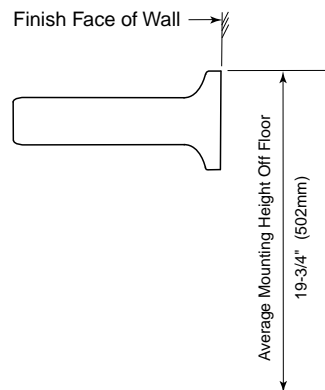

Date:

Project Name:

CONSTRUCTION:

Polished stainless steel with chrome roller.

CAPACITY:

Holds standard core toilet tissue roll up to 5-1/4" (133mm) diameter.

OVERALL DIMENSIONS:

7-7/8" W x 1-15/16" H (200 x 49mm), projects 3-1/4" (83mm) from wall.

Surface-Mounted Toilet Tissue Holder shall be Model 761 of Gamco Commercial Restroom Accessories, One Gamco Place, Durant, OK, 74701-1910