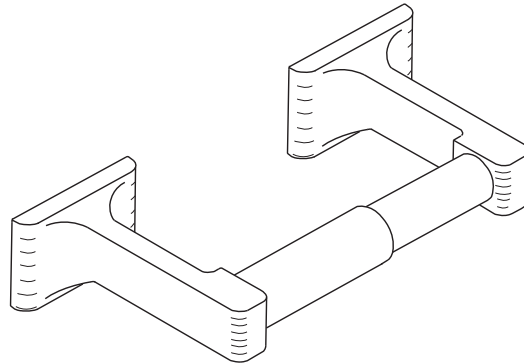

Date:

Project Name:

CONSTRUCTION:

Polished stainless steel with chrome roller.

CAPACITY:

Holds standard core toilet tissue roll up to 5-1/4" (133mm) diameter.

OVERALL DIMENSIONS:

7-7/8" W x 1-15/16" H (200 x 49mm), projects 3-1/4" (83mm) from wall.

Surface-Mounted Toilet Tissue Holder shall be Model 761 of Gamco Commercial Restroom Accessories, One Gamco Place, Durant, OK, 74701-1910