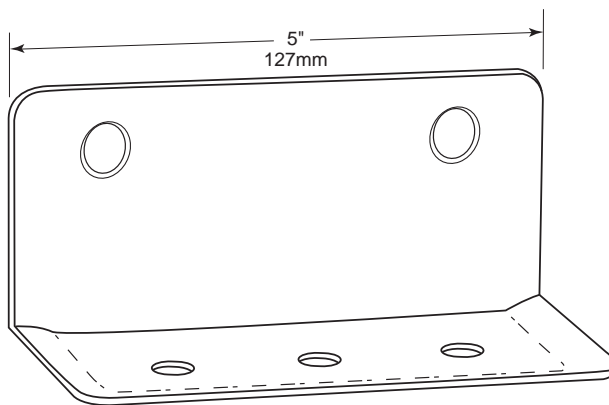

**SURFACE-MOUNTED  
MAXIMUM SECURITY  
SOAP DISH  
(FRONT MOUNTED)**

**MSA-5**

**CONSTRUCTION:**

Fabricated of type 304 11-gauge (3mm) stainless steel, with three 3/8" (10mm) diameter drainage holes.

**Surface-Mounted Maximum Security Soap Dish Front Mounted shall be Model MSA-5 of Gamco Commercial Restroom Accessories, One Gamco Place, Durant, OK, 74701-1910**