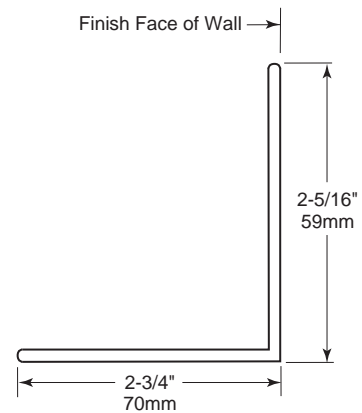

**SURFACE-MOUNTED  
MAXIMUM SECURITY  
SOAP DISH  
(FRONT MOUNTED)**

**MSA-5**

**CONSTRUCTION:**

Fabricated of type 304 11-gauge (3mm) stainless steel, with three 3/8" (10mm) diameter drainage holes.

**Surface-Mounted Maximum Security Soap Dish Front Mounted shall be Model MSA-5 of Gamco Commercial Restroom Accessories, One Gamco Place, Durant, OK, 74701-1910**