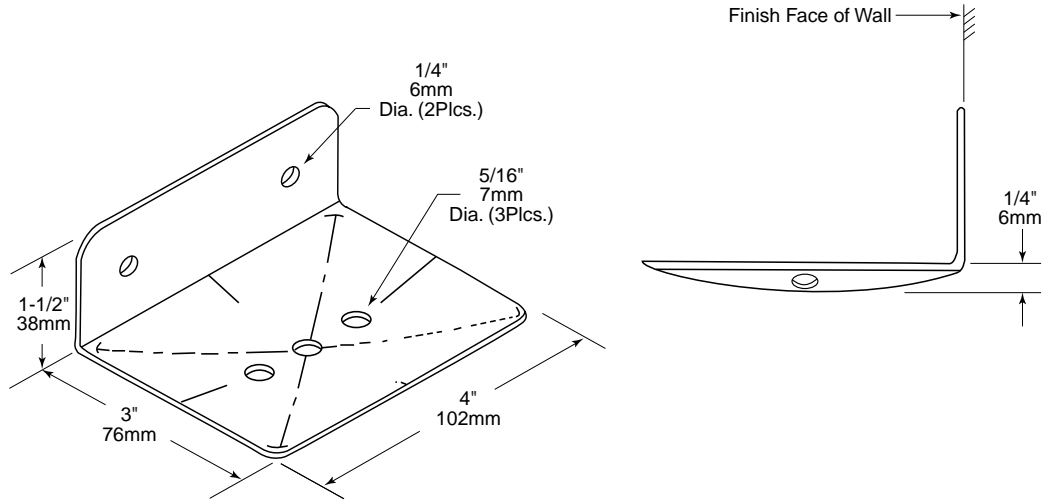

Date:

Project Name:

CONSTRUCTION:

Satin-finished stainless steel, one-piece soap dish.

OVERALL DIMENSIONS:

4" W x 1-1/2" H (76 x 38mm) projects 3" (76mm) from wall.

Surface-Mounted Soap Dish shall be Model SD-1 of Gamco Commercial Restroom Accessories, One Gamco Place, Durant, OK, 74701-1910