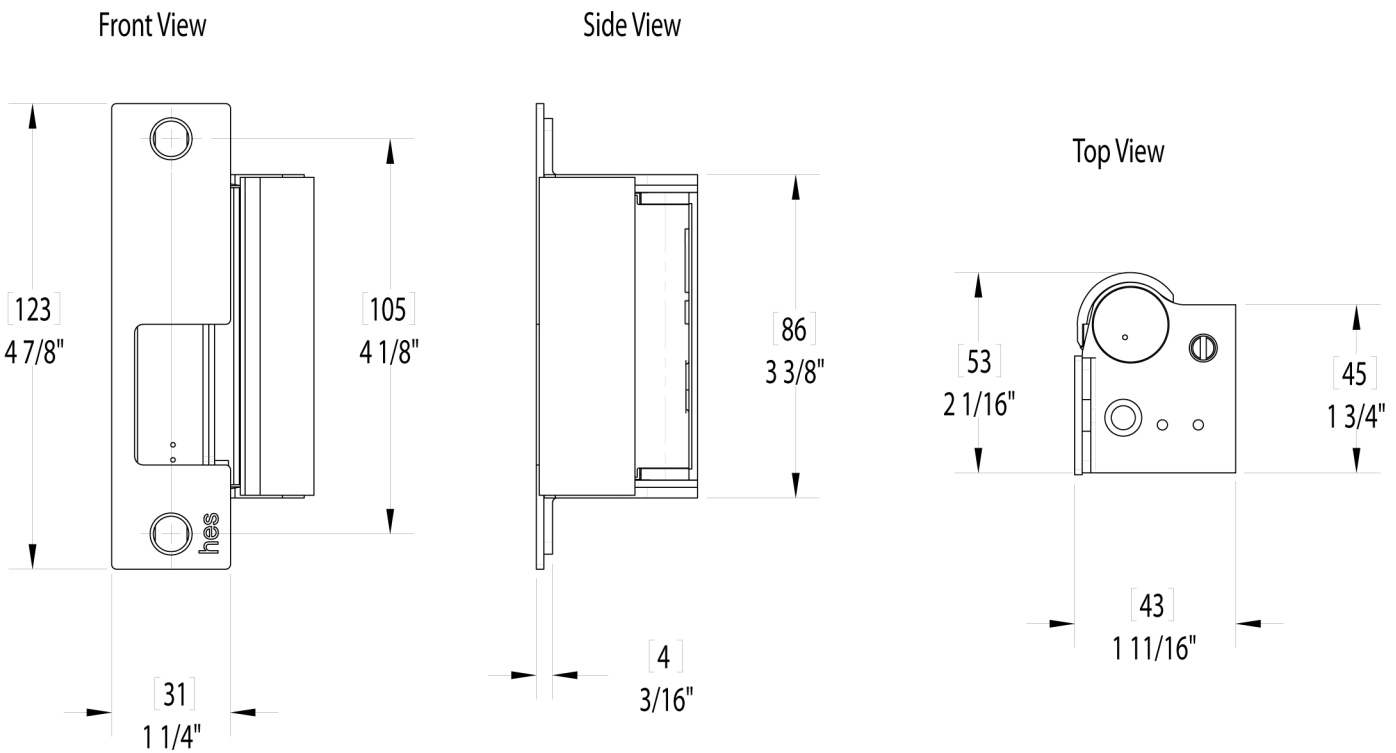

HES 1006 Electric Strike Dimensional Drawings

Diagram shown with KM option