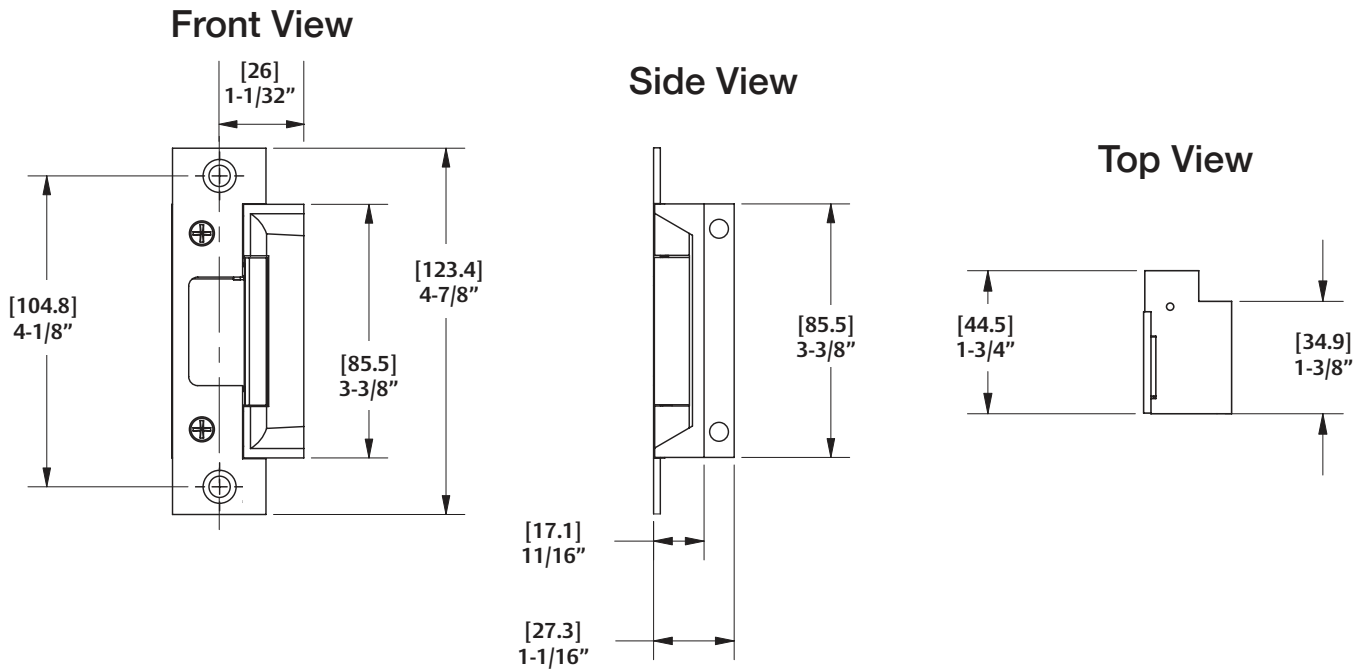

HES 5000 Electric Strike Dimensional Drawings

diagram shown with 501 option