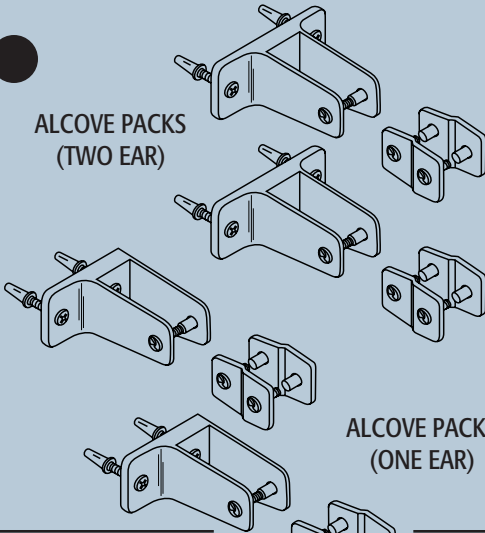

All packs are supplied with mounting hardware

ALCOVE PACKS

ALCOVE PACKS (TWO EAR)

ALCOVE PACKS (ONE EAR)

PANEL SIZE	POST SIZE	PART#	CONTENTS			ALSO AVAILABLE IN					BRACKET TYPE		
			CHROME PLATED ZAMAC	WALL BRACKET	ALCOVE CLIP	HEADRAIL BRACKET	CHROME PLATED BRASS	POLISHED BRASS	CAST STAINLESS STEEL	ALUMINUM EXTRUSION		STAMPED STAINLESS STEEL	
ALL 1/4" Offsets		15300			8340			15301	15302	15303		15309	
1/2"	3/4"	15350	1560		8340					15353		15359	2-EAR
3/4"	3/4"	15660	1623		8369					15663		15669	2-EAR
3/4"	1"	15310	1620		8340					15313		15319	2-EAR
3/4"	1"	15680	1640		8340								1-EAR
7/8"	1"	15320	1630		8340			15321	15322	15323		15329	2-EAR
7/8"	1"	15380	1630		8340	2170							2-EAR
7/8"	1"	15690	1650		8340								1-EAR
1"	1"	15670	1760		8369							15679	1-EAR
1"	1-1/4"	15330	1750		8340			15331	15332	15333	15334	15339	2-EAR
1"	1-1/4"	15360	1760		8340			15361	15362	15363	15364	15369	1-EAR
1"	1-1/4"	15370	1750		1550								2-EAR

URINAL SCREEN PACKS

URINAL SCREEN PACKS

SCREEN SIZE	PART#	CONTENTS	ALSO AVAILABLE IN					BRACKET TYPE		
			CHROME PLATED ZAMAC	WALL BRACKET	CHROME PLATED BRASS	POLISHED BRASS	CAST STAINLESS STEEL		ALUMINUM EXTRUSION	STAMPED STAINLESS STEEL
ALL	15470	1320			15471	15472	15473		15479	ANGLE X-LONG
1/2"	15390	1480					15393		15399	
3/4"	15410	1590					15413		15419	
7/8"	15420	1600			15421	15422	15423		15429	
1"	15430	1610			15431	15432	15433	15434	15439	
1"	15440	1280			15441	15442	15443		15449	2-PC X-LONG
1"	15510	1280			15511	15512	15513		15519	X-LONG
1-1/4"	15450	107720			15451	15452	15453		15459	
1-1/4"	15460	1330							15469	2-PC X-LONG
1-1/4"	15500	1330							15509	X-LONG