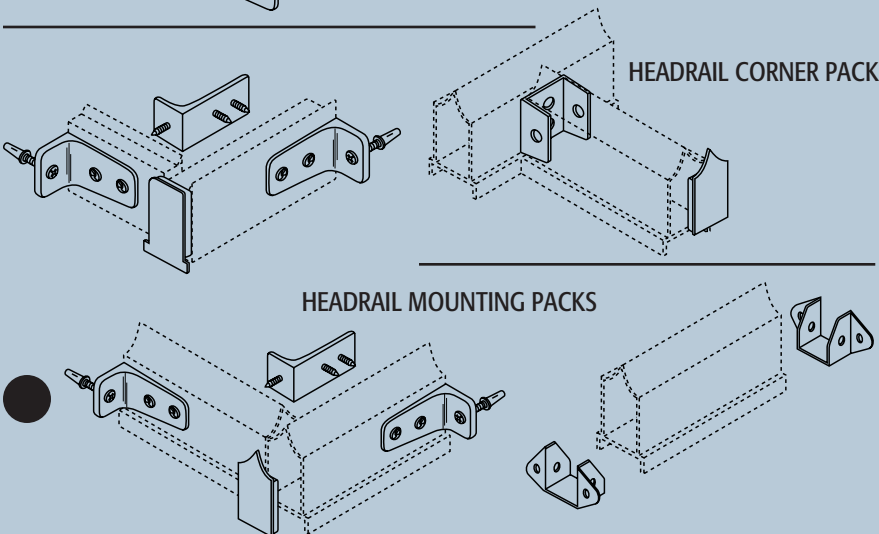

URINAL SCREEN PACKS

URINAL SCREEN PACKS

SCREEN SIZE	PART#	CONTENTS	ALSO AVAILABLE IN					BRACKET TYPE		
			CHROME PLATED ZAMAC	WALL BRACKET	CHROME PLATED BRASS	POLISHED BRASS	CAST STAINLESS STEEL		ALUMINUM EXTRUSION	STAMPED STAINLESS STEEL
ALL	15470	1320			15471	15472	15473		15479	ANGLE X-LONG
1/2"	15390	1480					15393		15399	
3/4"	15410	1590					15413		15419	
7/8"	15420	1600			15421	15422	15423		15429	
1"	15430	1610			15431	15432	15433	15434	15439	
1"	15440	1280			15441	15442	15443		15449	2-PC X-LONG
1"	15510	1280			15511	15512	15513		15519	X-LONG
1-1/4"	15450	107720			15451	15452	15453		15459	
1-1/4"	15460	1330							15469	2-PC X-LONG
1-1/4"	15500	1330							15509	X-LONG

ANGLE BRACKET PACKS

ANGLE BRACKET PACKS

PANEL SIZE	PART#	CONTENTS	ALSO AVAILABLE IN					
			CHROME PLATED ZAMAC	WALL BRACKET	CHROME PLATED BRASS	POLISHED BRASS	CAST STAINLESS STEEL	STAMPED STAINLESS STEEL
ALL	15480	1320 (2-SET) X-LONG			15481		15483	15489
ALL	15490	1320 (1-SET) X-LONG			15491	15492	15493	15499
ALL	15520	1860 (2-SET)			15521	15522	15523	15529
ALL	15530	1860 (1-SET)			15531	15532	15533	15539

HEADRAIL MOUNTING PACKS

HEADRAIL CORNER PACK

HEADRAIL CORNER PACKS

PANEL SIZE	PART #	CONTENTS	ALSO AVAILABLE IN					
			CHROME PLATED ZAMAC	U-BRACKET	END PLUG	CAST STAINLESS STEEL	ALUMINUM EXTRUSION	STAMPED STAINLESS STEEL
ALL	15800	1910			6675	15803	15804	15809