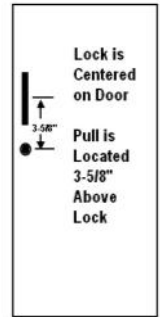

# CABINET DOOR STYLES—AMBASSADOR, ACADEMY, COSMOPOLITAN, CAVALIER

E.G. L22, W.3 & B10  
Door Styles w  
SAF-T-LOK™

F - Full glass with pull

G - Full glass with pull & Saf-T-Lok®

V - Vertical duo with pull

W - Vertical duo with pull & Saf-T-Lok®

S21- Solid with pull

L22 - Solid with pull & Saf-T-Lok®

D - Horizontal duo with pull

B10 - Solid with pull, view window & Saf-T-Lok®

**Note: If lock option is selected, lock is centered vertically on door, and the center of the handle will be 3-5/8" above the lock unless recessed pull is used (Standard on ADA XXX2 series doors). Recessed pulls are always centered vertically next to lock.**

F - Full glass with recessed pull (Std. on ADA doors)

G - Full glass with Saf-T-Lok® & recessed pull (Std. on ADA doors)

V - Vertical duo with Saf-T-Lok® & recessed pull (Std. on ADA doors)

W - Vertical duo with Saf-T-Lok® & recessed pull (Std. on ADA doors)