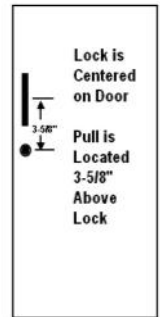

# CABINET DOOR STYLES—AMBASSADOR, ACADEMY, COSMOPOLITAN, CAVALIER

E.G. L22, W.3 & B10  
Door Styles w  
SAF-T-LOK™

F - Full glass with pull

G - Full glass with pull & Saf-T-Lok®

V - Vertical duo with pull

W - Vertical duo with pull & Saf-T-Lok®

S21- Solid with pull

L22 - Solid with pull & Saf-T-Lok®

D - Horizontal duo with pull

B10 - Solid with pull, view window & Saf-T-Lok®

**Note: If lock option is selected, lock is centered vertically on door, and the center of the handle will be 3-5/8" above the lock unless recessed pull is used (Standard on ADA XXX2 series doors). Recessed pulls are always centered vertically next to lock.**

F - Full glass with recessed pull (Std. on ADA doors)

G - Full glass with Saf-T-Lok® & recessed pull (Std. on ADA doors)

V - Vertical duo with Saf-T-Lok® & recessed pull (Std. on ADA doors)

W - Vertical duo with Saf-T-Lok® & recessed pull (Std. on ADA doors)