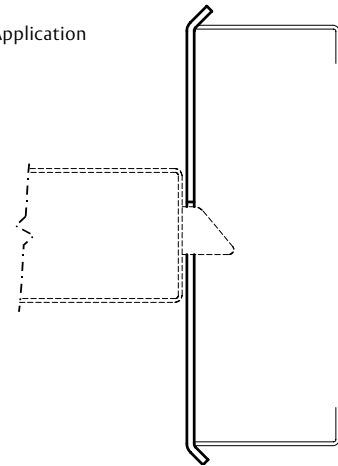

Double Lipped Strike

Recommended for installations on hospital or nursing home bathroom doors along with our EP-5J and DS-6 Emergency Stop. This unit allows center hung or 1/8" inset doors to be opened in both directions without damaging the frame.

- Manufactured for use with cylindrical or bored locks
- Available in offset or center hung
- Latch bolt location for frame sizes 5³/₄" and 6³/₄"
- Custom units available for frame sizes 3¹/₂" to 10". Consult factory for availability
- For use on 1³/₄" thick doors
- Cannot be used with deadbolts. May not work with mortise locks. Consult the factory for mortise lock application of CORBIN RUSSWIN, SARGENT and YALE compatibility
- All Combination Strike and Stops are packed with 1/2 x 8-32 machine screws
- Available in brass material polished and plated

No.	Base Material
DLS-8	Brass

Specifications

Inches	mm	Gauge	No. of Holes	Fasteners Machine
5 ³ / ₄ "	146.1	.095	6	1/2 x 8-32
6 ³ / ₄ "	171.5	.095	6	1/2 x 8-32

DLS-8

Application

ASSA ABLOY

RH-4 The global leader in door opening solutions