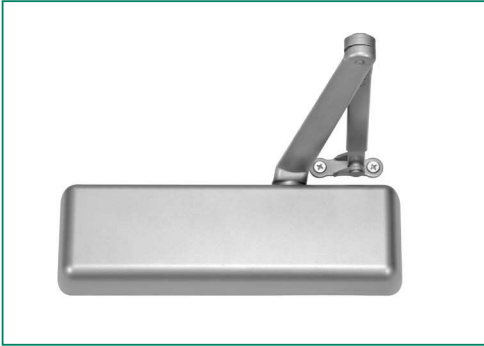

410 Series

Cast Iron Door Closer

Norton[®]
ASSA ABLOY

ASSA ABLOY, the global leader
in door opening solutions

410 SERIES CAST IRON DOOR CLOSER

The Norton 410 Series Cast Iron Door Closers provide a retrofit solution for retail, office, government and other commercial facilities. Heavy-duty and hold open arms, along with adjustable spring size, backcheck, closing and latch speed, provide a flexible and economical closer that you can trust for dependable service.

Certified to ANSI/BHMA Grade 1 requirements for long life and reliability, the 410 is a direct replacement for LCN 4040/4041 closers.

Features

- Adjustable spring sizes 1 - 6
- Cast iron closer body
- Standard and heavy-duty arms available as hold open or nonhold open
- Adjustments for backcheck, closing and latch speed
- Tri-packed for parallel, regular or top jamb installation
- Sleeve nuts and bolts provided with each closer
- Retrofit for LCN 4040/4041
- Non-handed
- Plastic cover
- 10 year warranty

Hassle-Free Retrofits

- Easily replaces competitive closers
- Direct replacement for LCN 4040/4041 closers

Reliable

- Adjustable spring power, latch and closing speeds ensure positive latching

Flexible

- Choice of standard or heavy-duty arms and adjustable spring power meets needs of any application