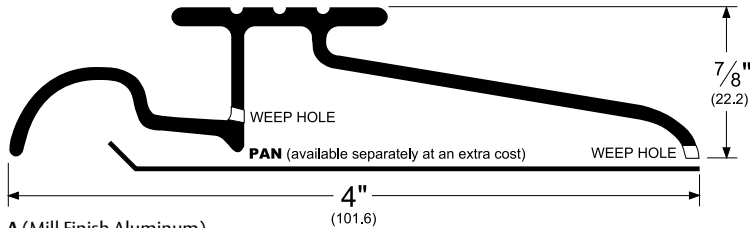

## Pemko Residential Thresholds: Interlocking Thresholds - Water Return

The global leader in  
door opening solutions

145\_

AVAILABLE FINISHES: **A, B, BDG, D, G, PW, SN**

WIDTH: **4" (101.6 mm)**

HEIGHT: **7/8" (22.2 mm)**