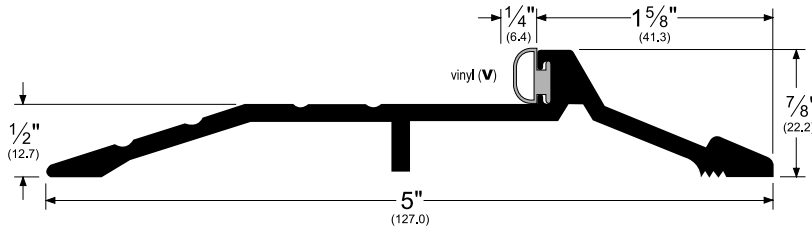

Architectural Door Accessories

ASSA ABLOY

Pemko Commercial Thresholds: Latching Panic Exit Saddles

The global leader in
door opening solutions

177_V

AVAILABLE FINISHES: A, B, D, G

WIDTH: 5" (127.0 mm)

HEIGHT: 7/8" (22.2 mm)