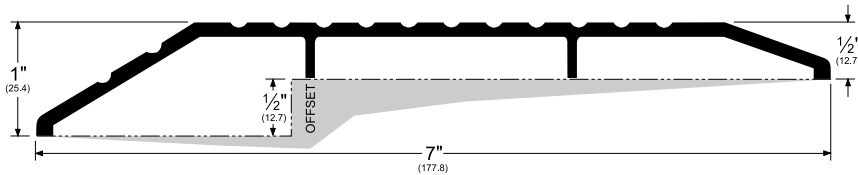

Architectural Door Accessories

ASSA ABLOY

Pemko Commercial Thresholds: Half Saddle/Offset Saddle Thresholds

The global leader in
door opening solutions

182_ **BHMA**
CERTIFIED

AVAILABLE FINISHES: A, D, G
WIDTH: 7" (177.8 mm)
HEIGHT: 1" (25.4 mm)