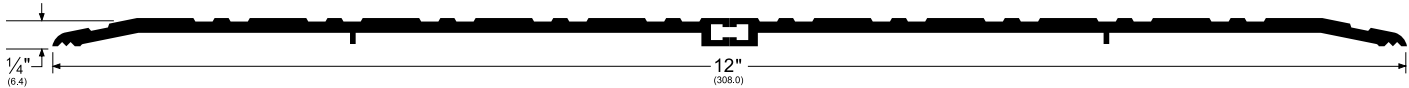

ASSA ABLOY

**COMMERCIAL THRESHOLDS:
THERMAL BARRIER SADDLES**

2746x6_  

AVAILABLE FINISHES: A, D, G
WIDTH: 12" (308.0mm)
HEIGHT: 1/4" (6.4 mm)

TITLE:
PREPARED FOR:
PREPARED BY:
DATE:
COMMENTS:

A (Mill Finish Aluminum)
D (Dark Bronze Anodized)
G (Gold Anodized)