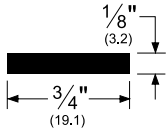

# Architectural Door Accessories

**ASSA ABLOY**

Pemko Floor Molding, Trim & Handyshapes:  
Handy Shapes - Flat Bar

The global leader in  
door opening solutions

**2949\_**

AVAILABLE FINISHES: C  
AVAILABLE LENGTHS: 96"  
WIDTH: 3/4" (19.1 mm)  
HEIGHT: 1/8" (3.2 mm)