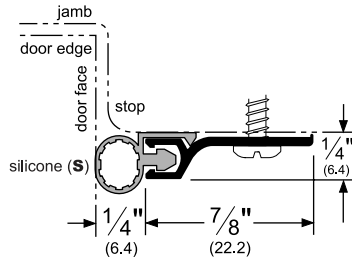

Architectural Door Accessories

ASSA ABLOY

Pemko Perimeter Gasketing: Standard Perimeter Gasketing

The global leader in
door opening solutions

303_S

AVAILABLE FINISHES: **A, BDG, D, G, PW, SN**

WIDTH: **1/4" (6.4 mm)**

PROFILE HEIGHT: **7/8" (22.2 mm)**

TOTAL HEIGHT WITH INSERT: **1-1/8" (28.6 mm)**

A (Mill Finish Aluminum)

BDG (Bright Dip Gold Anodized Aluminum)

D (Dark Bronze Anodized Aluminum)

G (Gold Anodized Aluminum)

PW (Painted White Aluminum)

SN (Satin Nickel Anodized Aluminum)

TITLE:
PREPARED FOR:
PREPARED BY:
DATE:
COMMENTS: