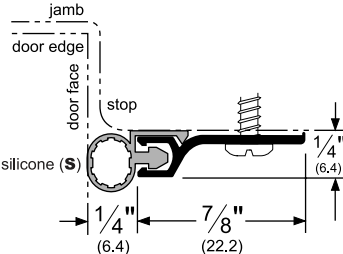

Architectural Door Accessories

ASSA ABLOY

Pemko Perimeter Gasketing: Standard Perimeter Gasketing

The global leader in
door opening solutions

303_S_PG