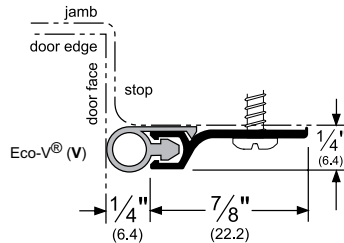

Architectural Door Accessories

ASSA ABLOY

Pemko Perimeter Gasketing: Standard Perimeter Gasketing

The global leader in
door opening solutions

303_V

AVAILABLE FINISHES: **A, BDG, D, G, PW, SN**

WIDTH: **1/4" (6.4 mm)**

PROFILE HEIGHT: **7/8" (22.2 mm)**

TOTAL HEIGHT WITH INSERT: **1-1/8" (28.6 mm)**

- A** (Mill Finish Aluminum)
- BDG** (Bright Dip Gold Anodized Aluminum)
- D** (Dark Bronze Anodized Aluminum)
- G** (Gold Anodized Aluminum)
- PW** (Painted White Aluminum)
- SN** (Satin Nickel Anodized Aluminum)