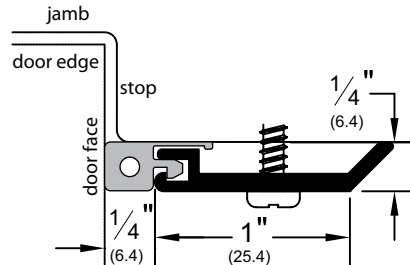

Architectural Door Accessories

ASSA ABLOY

Pemko Perimeter Gasketing: Standard Perimeter Gasketing

The global leader in
door opening solutions

315_R

AVAILABLE FINISHES: B, C, D, G

WIDTH: 1/4" (6.4 mm)

PROFILE HEIGHT: 1-1/4" (31.8 mm)

TOTAL HEIGHT WITH INSERT: 1-7/16" (36.6 mm)

B (Mill Finish Extruded Bronze [Brass])

C (Clear Anodized Aluminum)

D (Dark Bronze Anodized Aluminum)

G (Gold Anodized Aluminum)

TITLE:
PREPARED FOR:
PREPARED BY:
DATE:
COMMENTS: