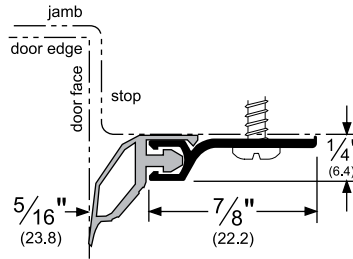

Architectural Door Accessories

ASSA ABLOY

Pemko Perimeter Gasketing: Standard Perimeter Gasketing

The global leader in
door opening solutions

330_V

AVAILABLE FINISHES: **A, BDG, D, G, PW, SN**

WIDTH: **1/4" (6.4 mm)**

PROFILE HEIGHT: **7/8" (22.2 mm)**

TOTAL HEIGHT WITH INSERT: **1-3/16" (30.1 mm)**

A (Mill Finish Aluminum)

BDG (Bright Dip Gold Anodized Aluminum)

D (Dark Bronze Anodized Aluminum)

G (Gold Anodized Aluminum)

PW (Painted White Aluminum)

SN (Satin Nickel Anodized Aluminum)

TITLE:

PREPARED FOR:

PREPARED BY:

DATE:

COMMENTS: