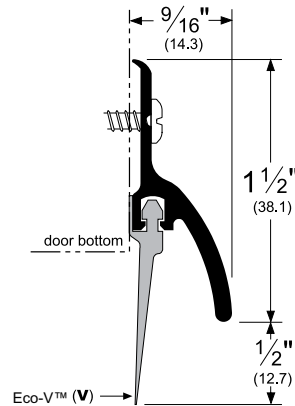

### 345\_V

AVAILABLE FINISHES: **A, B, BDG, D, G, PW**  
WIDTH: **9/16" (14.3 mm)**  
PROFILE HEIGHT: **1-1/2" (38.1 mm)**  
TOTAL HEIGHT WITH INSERT: **2" (50.8 mm)**

**A** (Mill Finish Aluminum)  
**B** (Mill Finish Extruded Bronze [Brass])  
**BDG** (Bright Dip Gold Anodized Aluminum)  
**D** (Dark Bronze Anodized Aluminum)  
**G** (Gold Anodized Aluminum)  
**PW** (Painted White Aluminum)