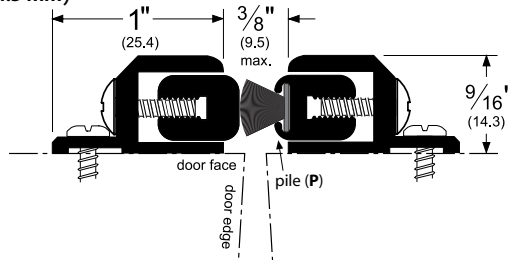

Architectural Door Accessories

ASSA ABLOY

Pemko Astragals & Meeting Stiles: Adjustable Astragals

The global leader in
door opening solutions

351_P

AVAILABLE FINISHES: B, C, D, G

PROFILE WIDTH: 1" (25.4 mm)

TOTAL WIDTH WITH INSERT: 1-3/8 (34.9 mm)

HEIGHT: 9/16" (14.3 mm)

B (Mill Finish Extruded Bronze [Brass])

C (Clear Anodized Aluminum)

D (Dark Bronze Anodized Aluminum)

G (Gold Anodized Aluminum)

TITLE:
PREPARED FOR:
PREPARED BY:
DATE:
COMMENTS: