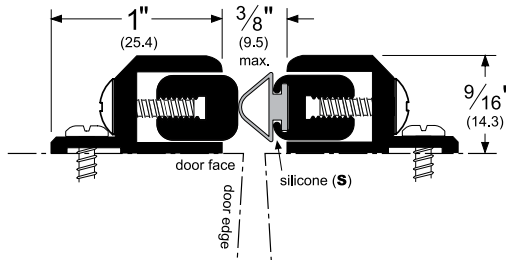

Architectural Door Accessories

ASSA ABLOY

Pemko Astragals & Meeting Stiles: Adjustable Astragals

The global leader in
door opening solutions

351_S

AVAILABLE FINISHES: B, C, D, G
PROFILE WIDTH: 1" (25.4 mm)
TOTAL WIDTH WITH INSERT: 1-3/8 (34.9 mm)
HEIGHT: 9/16" (14.3 mm)