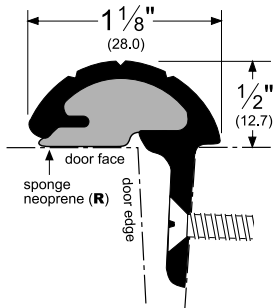

Architectural Door Accessories

ASSA ABLOY

Pemko Astragals & Meeting Stiles: “T” and Overlapping Astragals

The global leader in
door opening solutions

352_R

AVAILABLE FINISHES: C, D, G
PROFILE WIDTH: 1-1/8" (28.0 mm)
HEIGHT: 1/2" (12.7 mm)