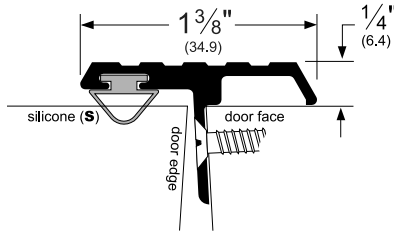

## Pemko Astragals & Meeting Stiles: "T" and Overlapping Astragals

The global leader in  
door opening solutions

355\_S

AVAILABLE FINISHES: **B, BDG, C, D, G, PW, SN**  
PROFILE WIDTH: **1-3/8" (34.9 mm)**  
HEIGHT: **1/4" (6.4 mm)**