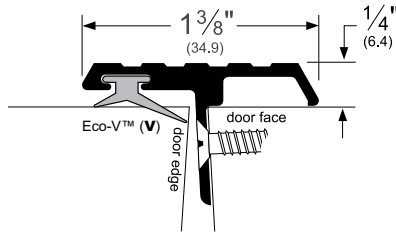

## Pemko Astragals & Meeting Stiles: "T" and Overlapping Astragals

The global leader in  
door opening solutions

355\_V

AVAILABLE FINISHES: **B, BDG, C, D, G, PW, SN**  
PROFILE WIDTH: **1-3/8" (34.9 mm)**  
HEIGHT: **1/4" (6.4 mm)**