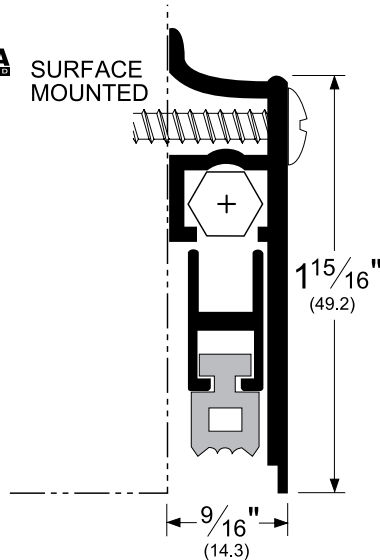

Architectural Door Accessories

ASSA ABLOY

Pemko Door Bottoms: Automatic Door Bottoms

The global leader in
door opening solutions

412_RL

AVAILABLE FINISHES: B, C, D, G, S
WIDTH: 9/16" (14.3 mm)
HEIGHT: 1-15/16" (49.2 mm)

B (Mill Finish Extruded Bronze [Brass])
C (Clear Anodized Aluminum)
D (Dark Bronze Anodized Aluminum)
G (Gold Anodized Aluminum)
S (Cladded Stainless Steel)

TITLE:
PREPARED FOR:
PREPARED BY:
DATE:
COMMENTS: