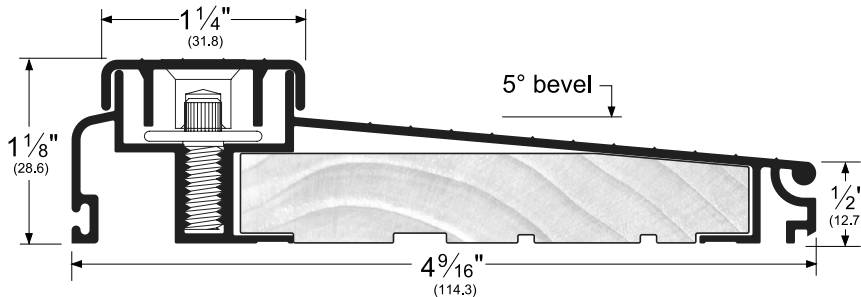

Architectural Door Accessories

ASSA ABLOY

Pemko Residential Thresholds: Residential All-Aluminum Adjustable Sills

The global leader in
door opening solutions

74518_

AVAILABLE FINISHES: A, BDG, D, SN
WIDTH: 4-9/16" (114.3 mm)
HEIGHT: 1-1/8" (28.6 mm)