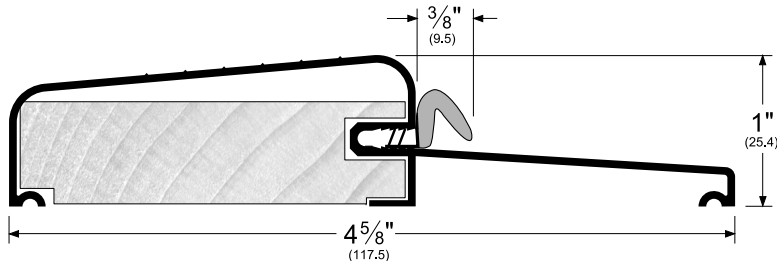

Architectural Door Accessories

ASSA ABLOY

Pemko Residential Thresholds: Outswing Fixed Bumper Sills - 1" High

The global leader in
door opening solutions

8451_Q

AVAILABLE FINISHES: A, BDG, D, SN

WIDTH: 4-5/8" (117.5 mm)

HEIGHT: 1" (25.4 mm)

A (Mill Finish Aluminum)

BDG (Bright Dip Gold Anodized Aluminum)

D (Dark Bronze Anodized Aluminum)

SN (Satin Nickel Anodized Aluminum)

TITLE:

PREPARED FOR:

PREPARED BY: