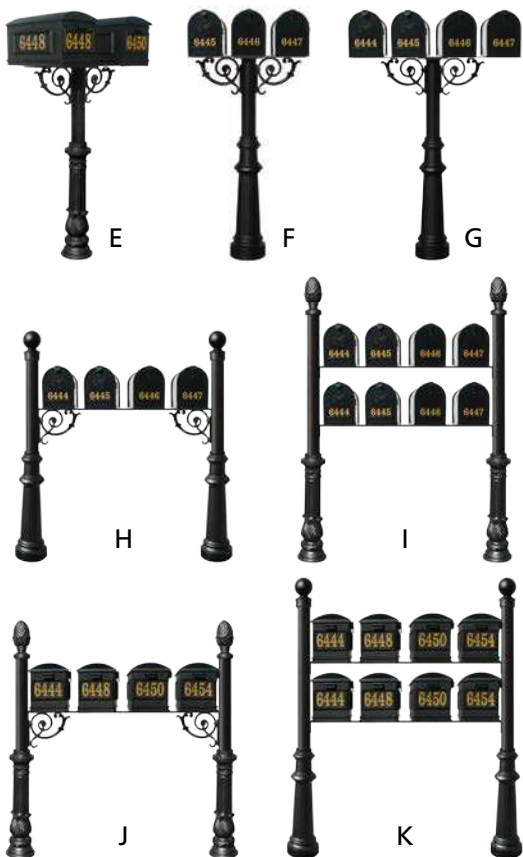

- Mailbox dimensions: 8-1/2" x 10" x 20"
- Optional address plates available.
- 3" OD direct burial pole height 5' 2"

Products:

- A. Cast Aluminum Mailbox: Shown in bronze with Ornate base and Pineapple finial. (LMC-703)
- B. Cast Aluminum Mailbox: Shown in white with Fluted base and Ball finial. (LMC-804)
- C. Cast Aluminum Mailbox: Shown in black with Fluted base and Ball finial. (LMC-804)
- D. Cast Aluminum Mailbox with Bayview Solar Lamp: Beveled glass panes, super-bright LEDs, 8-1/2" x 19". (LMC-800-SL)
- E. Cast Aluminum Mailboxes: Shown in black with Ornate base. (HPWS2-700-LM)
- F. Economy Mailboxes: Shown in black with Fluted base. (HPWS3-800-E1)
- G. Economy Mailboxes: Shown in black with Fluted base. (HPWS4-800-E1)
- H. Economy Mailboxes (Post and Shelf): Shown in black with Fluted base and Ball finial. (LPSWS-1S-804-E1)
- I. Economy Mailboxes (Post and Shelf): Shown in black with Ornate base and Pineapple finial. (LPSNS-2S-703-E1)
- J. Cast Aluminum Mailboxes (Post and Shelf): Shown in black with Ornate base and Pineapple finial. (LPSWS-1S-703-LM)
- K. Cast Aluminum Mailboxes (Post and Shelf): Shown in black with Fluted base and Ball finial. (LPSNS-2S-804-LM)
- L. Economy Mailbox: Shown in black with Fluted base and Ball finial. (LPST-1X-804-E1)
- M. Economy Mailboxes: Shown in black with Fluted base and Ball finial. (LPST-4X-804-E1)

Mix & Match Bases & Finials

Mailbox Address Options

Our cast aluminum address plates are available in a wide range of color combinations. Please see our website for additional choices.

Bronze mailbox with antique bronze (gold numbers) side plate.

Bronze mailbox with dark brown (gold numbers) side plate.

Black mailbox with black (gold numbers) side plate.

White mailbox with white (gold numbers) side plate.

Economy vinyl address numbers available in gold, white or black.