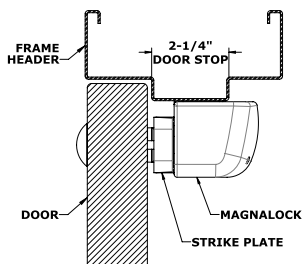

Holding Force:

600 lbs [272kg]

Dimensions:

Magnalock: 10" L x 2-7/16" D x 2-3/16" H

Strike: 7-7/16" L x 9/16" D x 1-5/8" H

Operating Temperature:

+32 to +110F [0 to +43C]

Indoor use only

US20A/313 – Satin Brown

FITS IN 2-1/4" OF FLAT MOUNTING SPACE

M380 SERIES

600 lbs Holding Force

The Smart, Stylish, and Secure Magnalock®; Advanced Features, Amazingly Easy to Install

The M380 from Securitron provides strong hold, in a stylish way. With unsurpassed intelligence, an integrated optional REX and surveillance camera and incredible ease of installation, it sets a new standard for maglocks.