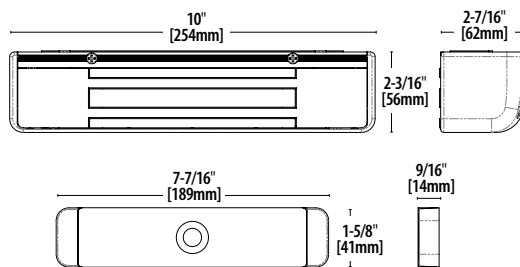

SECURITRON
ASSA ABLOY