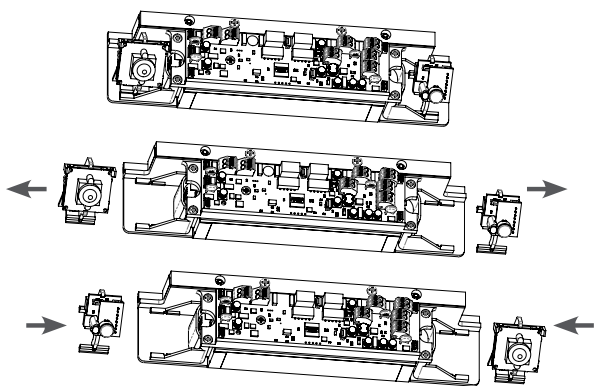

Adjustable Motion Detector

OPTIONAL PRODUCT FEATURES:

- Analog black/white CCTV camera
 - › 112 degree view angle
 - › 420 TV line resolution
 - › 48db S/N ratio
 - › 0.1 LUX minimum illumination day/night operation
 - › Supports BNC connector
- Analog color CCTV camera
 - › 112 degree view angle
 - › 520 TV line resolution
 - › 48db S/N ratio
 - › 1.5 LUX minimum illumination day/night operation
 - › Supports BNC connection

- Adjustable passive infrared (PIR) request to exit (REX)
 - › Automatically cuts power to M380 for egress
 - › REX output
 - › Easily adjustable beam pattern
 - › Adjustable reload timer

SPECIFICATIONS

Electrical:
Magnalock® Power
510 mA at 12 VDC
270 mA at 24 VDC

Camera Power*
180 mA at 12 VDC
80 mA at 24 VDC

PIR Power
25 mA at 12 VDC
10 mA at 24 VDC

* A separate continuous power input is required to power the camera and REX

The optional camera and the REX are designed as modular components that can be installed on either the left side or the right side of the magnet. The position of the camera and REX modules can be easily field configured for better positioning on the door.