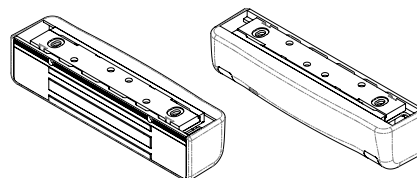

SECURITRON
ASSA ABLOY