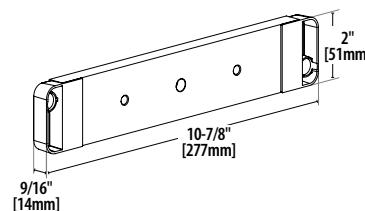

MODELS

PART # | Description

M680BD	M680 Standard Magalock (w/BondSTAT, DPS) in Satin Aluminum
M680BD-313	M680 Standard Magalock, Satin Brown
M680BD-335	M680 Standard Magalock, Satin Black
M680BD-605	M680 Standard Magalock, Polished Brass
M680BD-606	M680 Standard Magalock, Satin Brass
M680BD-612	M680 Standard Magalock, Satin Bronze

For flexible mounting brackets, see page 26.