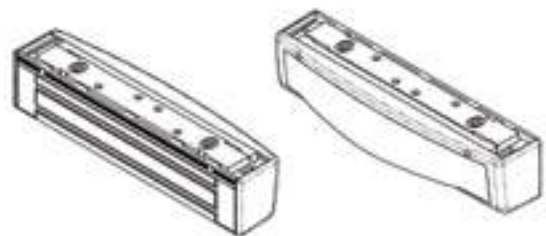

DUAL VOLTAGE

GRADE 1

FIRE RATED

MAGNACARE WARRANTY

LISTED