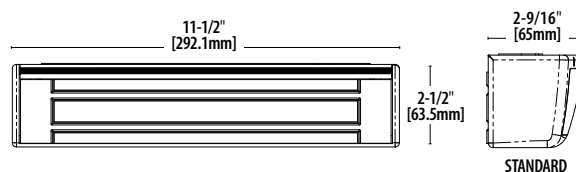

MODELS

PART # | Description

M680BD	M680 Standard Magalock (w/BondSTAT, DPS) in Satin Aluminum
M680BD-313	M680 Standard Magalock, Satin Brown
M680BD-335	M680 Standard Magalock, Satin Black
M680BD-605	M680 Standard Magalock, Polished Brass
M680BD-606	M680 Standard Magalock, Satin Brass
M680BD-612	M680 Standard Magalock, Satin Bronze

For flexible mounting brackets, see page 26.