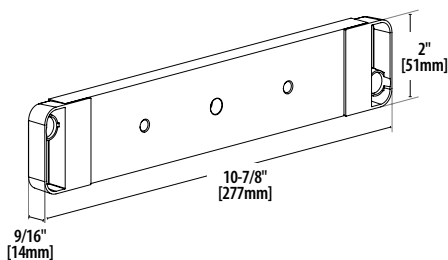

PRODUCT FEATURES AND SPECIFICATIONS:

- All M680 features and standards from page 14

SPECIAL PRODUCT FEATURES:

- Adjustable passive infrared (PIR) request to exit (REX)
  - Automatically cuts power to the M680 for egress
  - REX output
  - Easily adjustable beam pattern
  - Adjustable relock timer

SPECIFICATIONS

Dimensions:
M680BDX Magnalock:
11-1/2" L x 3-1/8" D x 2-1/2" H
Strike:
10-7/8" L x 9/16" D x 2" H

Electrical:
Magnalock Power
550 mA (± 10%) at 12 VDC
300 mA (± 10%) at 24 VDC

REX Power*
25 mA (± 10%) at 12 VDC
10 mA (± 10%) at 24 VDC

*A separate continuous power input is required to power the REX

M680BDX

The Smart, Stylish and Secure Magnalock® with Integrated Adjustable Passive Infrared Request to Exit

The M680BDX with integrated request to exit (REX) provides optimum coverage for detecting an approaching person so the door unlocks for egress. The configurability of the passive infrared (PIR) beam allows the detection area to be tailored to your environment, for better accuracy.

MODELS

PART # | Description

Magnalock model M680 with REX

M680BDX	M680 w/ REX in Satin Aluminum
M680BDX-313	M680 w/ REX, Satin Brown
M680BDX-335	M680 w/ REX, Satin Black
M680BDX-605	M680 w/ REX, Polished Brass
M680BDX-606	M680 w/ REX, Satin Brass
M680BDX-612	M680 w/ REX, Satin Bronze

Safety Note: Securitron recommends an emergency exit button be used in conjunction with the M680BDX to meet applicable building and life safety codes.

DUAL VOLTAGE

GRADE 1

FIRE RATED

MAGNACARE WARRANTY

LISTED