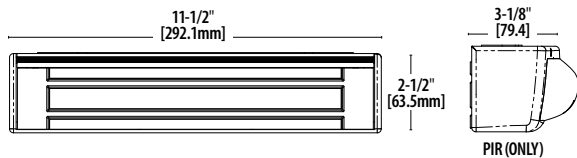

SPECIFICATIONS

Dimensions:
M680BDX Magnalock:
11-1/2" L x 3-1/8" D x 2-1/2" H
Strike:
10-7/8" L x 9/16" D x 2" H

Electrical:
Magnalock Power
550 mA (± 10%) at 12 VDC
300 mA (± 10%) at 24 VDC

REX Power*
25 mA (± 10%) at 12 VDC
10 mA (± 10%) at 24 VDC

*A separate continuous power input is required to power the REX