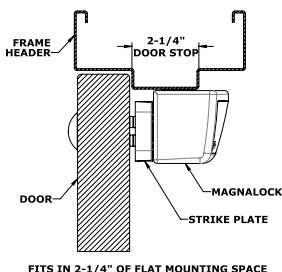

Holding Force:
1,100 lbs [499 kg]

Dimensions:
M680BD Magalock: 11-1/2" L x 2-9/16" D x 2-1/2" H
Strike: 10-7/8" L x 9/16" D x 2" H

Electrical:
550 mA (± 10%) at 12 VDC
300 mA (± 10%) at 24 VDC

Operating Temperature:
+32 to +110F [0 to +43C]
Indoor use only

Shipping Weight:
13 lbs [5.44kg]

Finishes:
US28/628 - Satin Aluminum
Clear (Standard)

US20A/313 - Satin Brown

335 - Satin Black

US03/605 - Polished Brass

US04/606 - Satin Brass

US10/612 - Satin Bronze

FITS IN 2-1/4" OF FLAT MOUNTING SPACE