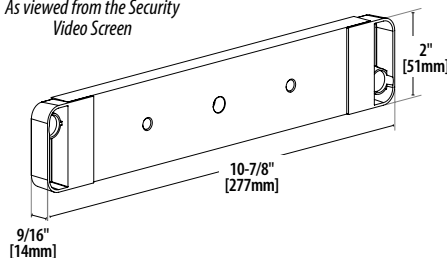

DUAL VOLTAGE

GRADE 1

FIRE RATED

MAGNACARE WARRANTY

LISTED

SECURITRON
ASSA ABLOY