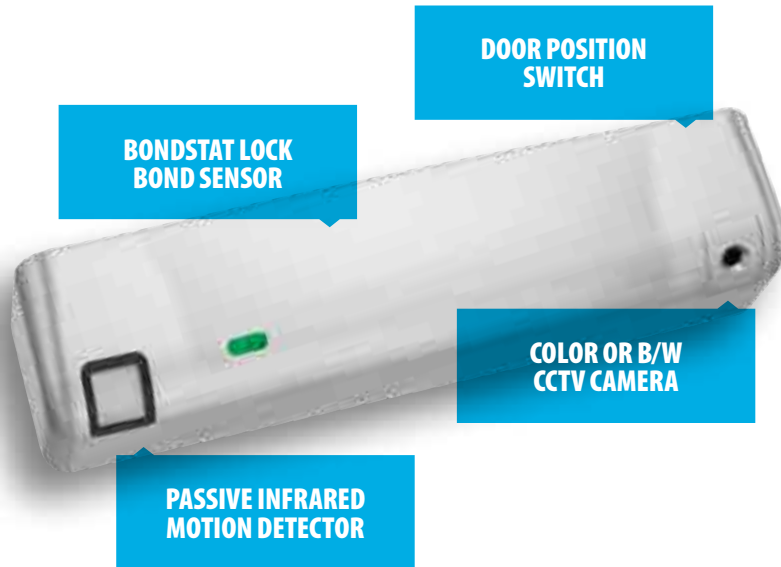

ASSA ABLOY, the global leader in door opening solutions

APPLICATION IDEAS

- Fail safe, high-traffic exits
- Metal doors or wood doors
- Stairwells, vestibules or other interior or protected perimeter out-swing doors
- Commercial, retail, healthcare, education and government institutions
- Aesthetically demanding installations like museums and galleries

EASY TO INSTALL

The Securitron M380 is designed to provide the easiest installation of any maglock available. Get the speed and ease of bracket mounting combined with a new patent pending template for perfect alignment. A typical installation takes 25 minutes or less.

INTELLIGENT

With a microprocessor and variety of onboard options, the Securitron M380 is the most advanced maglock available today. The M380 delivers intelligent access control with Securitron's BondSTAT lock bond sensor, a door position sensor, a configurable LED, auto-relock timer and tamper detection. Deluxe models include an optional integrated passive infrared motion detector for exit request and/or an optional discreet surveillance camera.

BEAUTIFUL

By accentuating curved lines, architectural finishes and a low profile, Securitron has differentiated the M380 from the usual bulky, brick-like industrial competitor maglocks. Architects and designers will appreciate the strength and durability of magnetic access control in a curved and beautiful package.