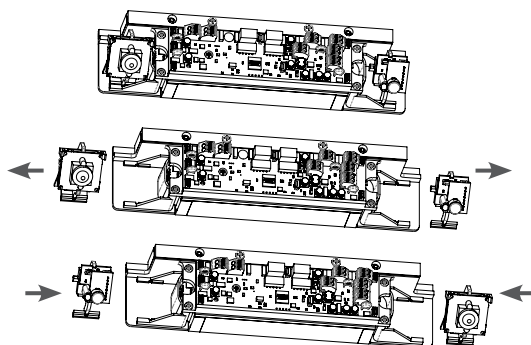

PRODUCT FEATURES

- Bracket mounting provides the easiest install for out-swing doors
- Innovative install template for an effortlessly accurate alignment between magnet and armature plate
- Sleek, low profile and refined lines for improved aesthetics
- LED visual locked status with configurable red/green color output
- Autosensing dual voltage with microprocessor technology
- Wire chamber with anti-tamper switch
- Efficient, low power usage
- Size optimized for use with door closers
- MagnaCare Lifetime Replacement No Fault Warranty
- Additional M380 features:
 - BondSTAT lock bond sensor
 - Integrated door position switch
 - Adjustable automatic relock timer (0.5-15 seconds)

Optional Integrated Video Surveillance Camera Features:

- Analog black/white CCTV camera (M380BDC)
 - › 112 degree view angle
 - › 420 TV line resolution
 - › 48db S/N ratio
 - › 0.1 LUX minimum illumination day/night operation
 - › Supports 2-wire or BNC connection
- Analog color CCTV camera (M380BDC2)
 - › 112 degree view angle
 - › 520 TV line resolution
 - › 48db S/N ratio
 - › 1.5 LUX minimum illumination day/night operation
 - › Supports 2-wire or BNC connection

As viewed from the security video screen

Embedded CCTV captures full facial view of persons exiting door

PRODUCT OPTIONS

- **SFP** – Stop Filler Plate (1/4", 3/8", 1/2", 5/8")
- **UHB** – Universal Header Bracket
- **HEB** – Header Extension Bracket
- **GDB** – Glass Door Bracket
- **DCP-12X3** – Dress Cover Plate, 12" x 3"
- **HEB-3G** – Header Extension Bracket (for Glass)

The optional camera and the PIR motion detector are designed as modular components. They can be moved in the field to either the left side or right side of the magnet for optimal positioning on the door.