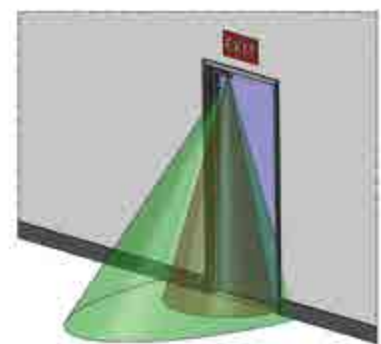

Optional Integrated Passive Infrared Motion Detector Features:

- Automatically cuts power to the M380 for egress
- Request to Exit (REX) output
- Automatically adjusts sensitivity based on ambient light
- Easily configurable beam pattern
  - › Adjustable range
  - › Adjustable sensitivity

Adjustable range and sensing zones