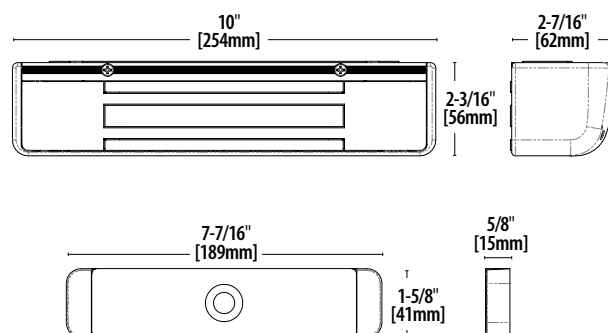

Certifications:

- UL 10C Listed
- UL 1034 Burglary-Resistant Listed
- CAN4-S104, CAN/ULC Listed
- ANSI/BHMA A156.23, Grade 1; E18501-500, E18531-500
- CSFM-California State Fire Marshal Approved
- Patent: 8,094,017

Holding Force:

600lbs [272kg]

Current:

M370 Magnalock Power

510mA (+/- 10%) at 12VDC
270mA (+/- 10%) at 24VDC

M380 Magnalock Power

530mA (+/- 10%) at 12VDC
280mA (+/- 10%) at 24VDC

Camera Power*

180mA (+/- 10%) at 12VDC
80mA (+/- 10%) at 24VDC

REX Power*

40mA (+/- 10%) at 12VDC
20mA (+/- 10%) at 24VDC

Dimensions:

Magnalock:
10" L x 2-7/16" D x 2-3/16" H

Strike:
7-7/16" L x 5/8" D x 1-5/8" H

Operating Temperature:

+32 to +110F [0 to +39C]
Indoor use only

Finishes:

M370 Finishes:

628/US28 — Satin Aluminum Clear (Standard)

313/US20A — Satin Brown

335/US19 — Satin Black

600 — Paintable Primer Gray

M380 Finishes:

628/US28 — Satin Aluminum Clear (Standard)

335/US19 — Satin Black

605/US03 — Polished Brass

606/US04 — Satin Brass

612/US10 — Satin Bronze

313/US20A — Satin Brown

AVAILABLE M370/ M380 SERIES MODELS INCLUDE:

Part #	Description
M370	M370 Magnalock
M380BD	M380 with BondSTAT and Door Position Switch (DPS)
M380BDC	M380 with BondSTAT, DPS, and B/W Camera
M380BDC2	M380 with BondSTAT, DPS, and Color Camera
M380BDX	M380 with BondSTAT, DPS, and Request to Exit (REX)
M380BDCX	M380 with BondSTAT, DPS, B/W Camera and REX
M380BDC2X	M380 with BondSTAT, DPS, Color Camera and REX

Patents Pending

Safety note: Securitron recommends an emergency exit button to be used in conjunction with the M380BDX and M380BDCX to meet applicable building and life safety codes.

DUAL VOLTAGE

FIRE RATED

LISTED

Need More Holding Force?

Securitron's M670 & M680 series with 1100lbs holding force offers integrated options such as a CCTV camera and passive infrared motion detector for streamlined access control. For more information, download the M670 and M680 sell sheets at www.securitron.com.