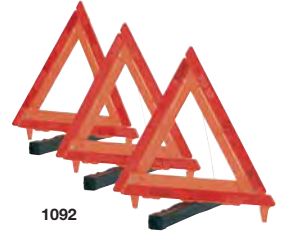

Detail & Submittal Sheet

MAG-U2-EM

CMAG-EM

M-1-EM

1092

AV100-R

AV100

REF-Collars

1005 28"
1002 18"

Sentry Guard Post (SGP)

✓	Model Number	Description
Emergency Lighting		
	MAG-U2-EM	LED Exit Sign-Red Lettering and White Body
	CMAG-EM	LED Exit Emergency Light-Red Lettering and White Body
	M-1	M-1 Emergency Lighting Unit-White
Safety Vests and Traffic Control		
	AV100-R	ReflectORIZED Safety Vest
	AV100	Heavy-Duty Safety Vest
	1005	Standard Traffic Cones- 25"
	1002	Standard Traffic Cones- 18"
	1092	Pyraflare Emergency Warning Triangle
Safety Guards		
	SGP	Sentry Guard Post-Yellow (optional colors available)
	CHAIN-17-B	2" Heavy duty black plastic chain-17'
	CHAIN-100-B	2" Heavy duty black plastic chain-100'